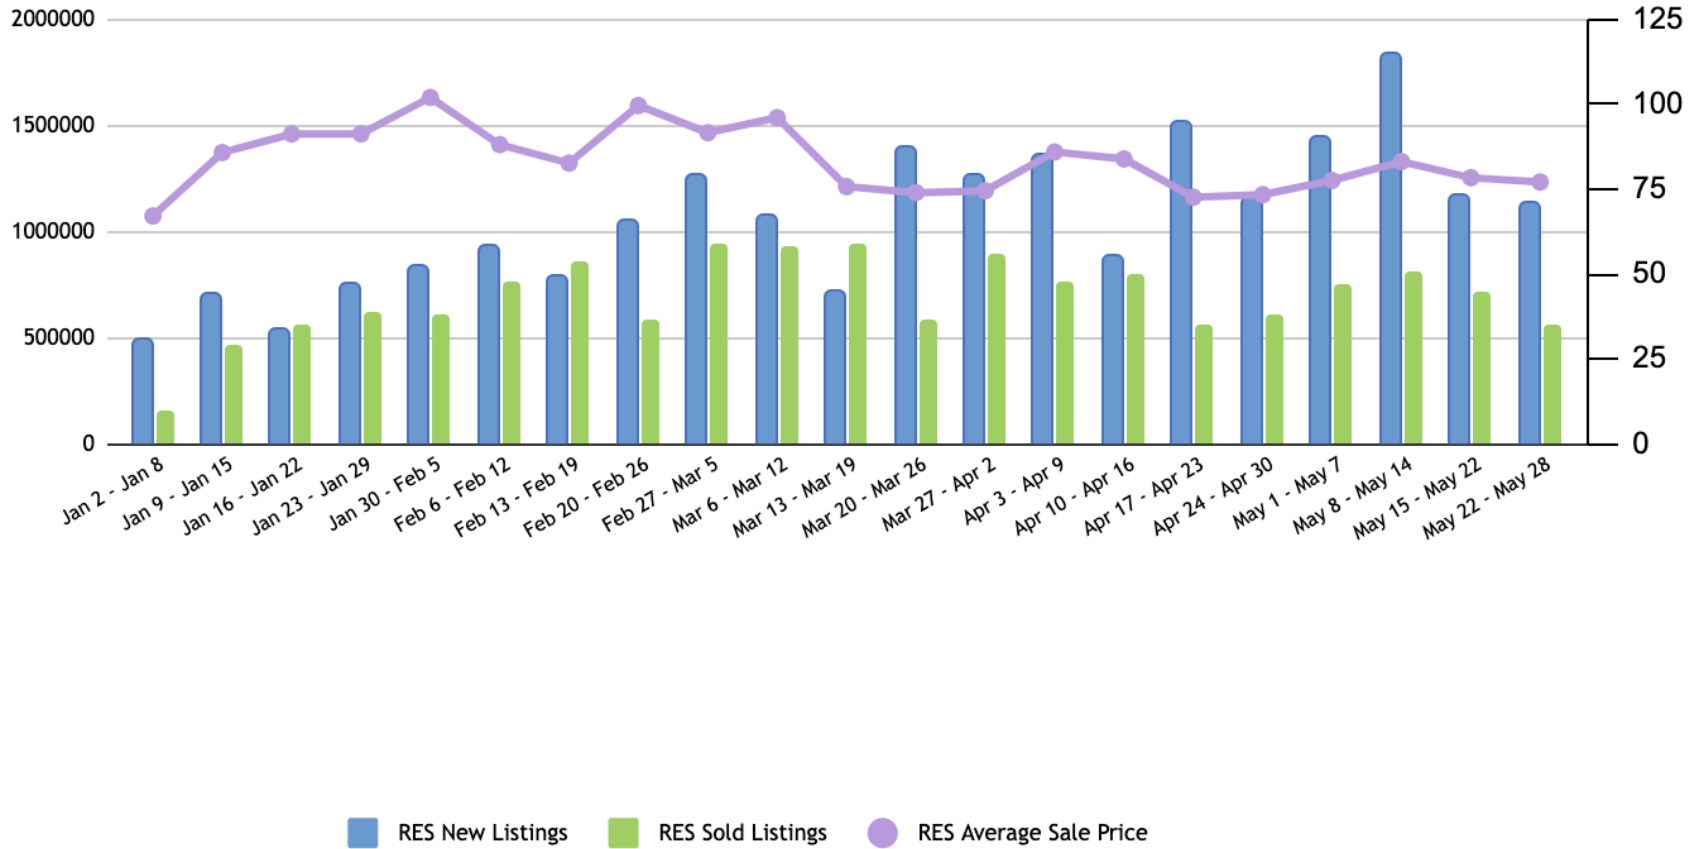

RAHB 2022 Weekly Hamilton Data Trends

RAHB 2022 Weekly Burlington Data Trends

RAHB 2022 Weekly Haldimand County Data Trends

■ RES New Listings
 ■ RES Sold Listings
 ● RES Average Sale Price

RAHB 2022 Weekly Niagara North Data Trends

■ RES New Listings
 ■ RES Sold Listings
 ● RES Average Sale Price

RAHB 2022 Weekly Entire Market Area Data Trends