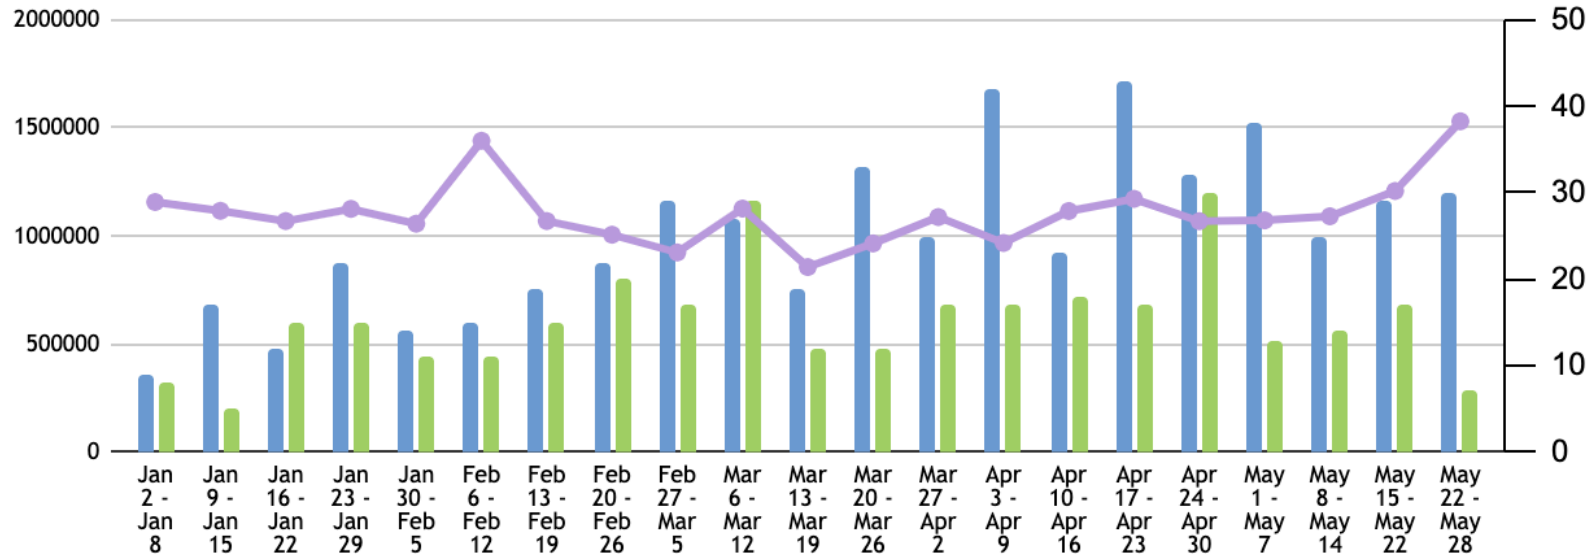

RAHB 2022 Weekly Hamilton Data Trends

RAHB 2022 Weekly Burlington Data Trends

RAHB 2022 Weekly Haldimand County Data Trends

■ RES New Listings
 ■ RES Sold Listings
 ● RES Average Sale Price

RAHB 2022 Weekly Niagara North Data Trends

■ RES New Listings
 ■ RES Sold Listings
 ● RES Average Sale Price

RAHB 2022 Weekly Entire Market Area Data Trends