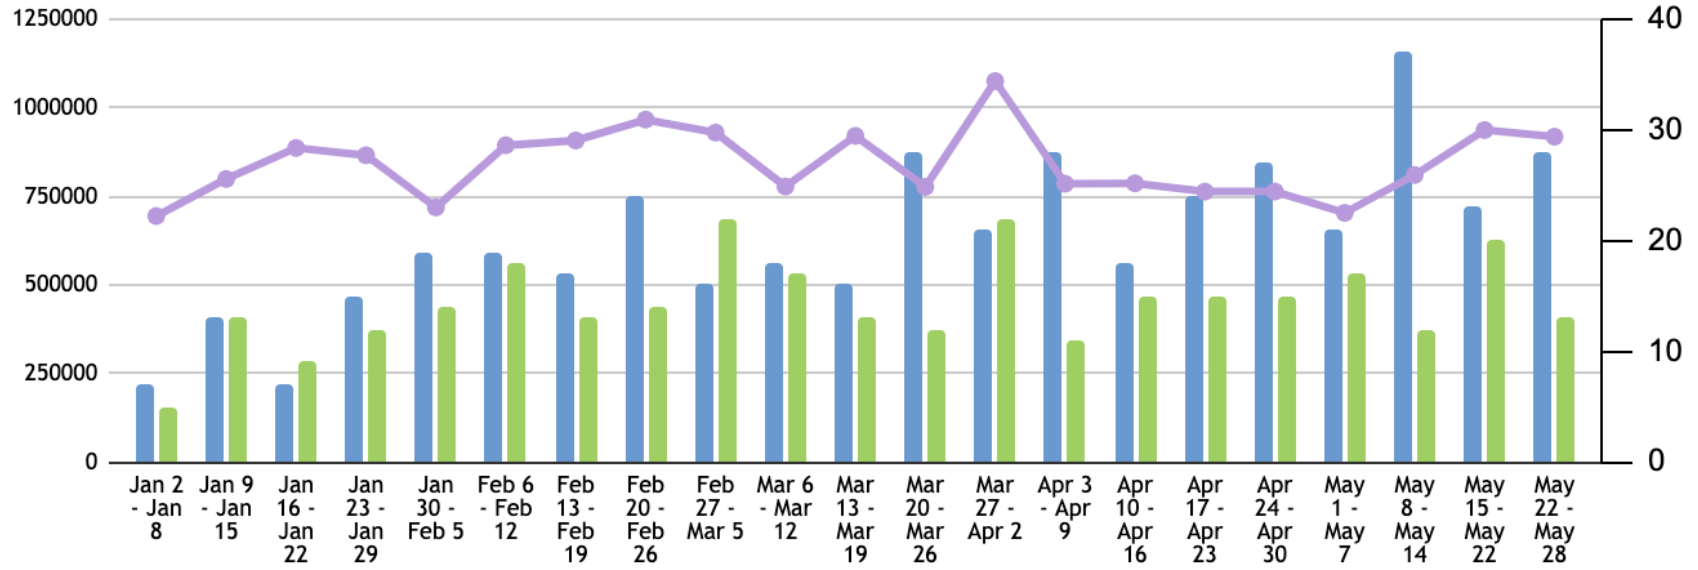

RAHB 2022 Weekly Hamilton Data Trends

RAHB 2022 Weekly Burlington Data Trends

RAHB 2022 Weekly Haldimand County Data Trends

■ RES New Listings
 ■ RES Sold Listings
 ● RES Average Sale Price

RAHB 2022 Weekly Niagara North Data Trends

■ RES New Listings
 ■ RES Sold Listings
 ● RES Average Sale Price

RAHB 2022 Weekly Entire Market Area Data Trends