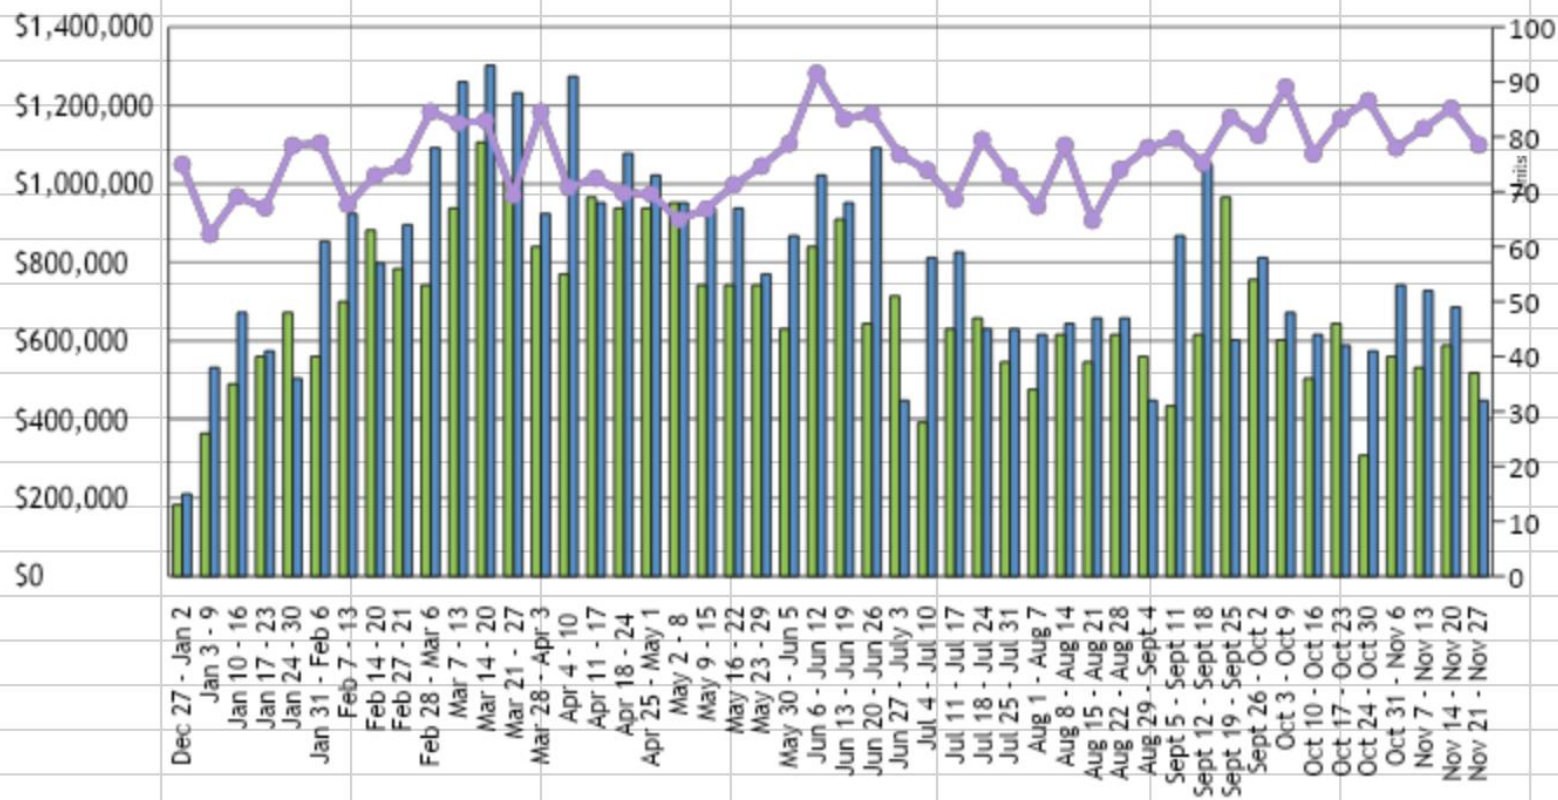

RAHB Weekly Hamilton Data Trends

RAHB Weekly Burlington Data Trends

■ RES New Listings
 ■ RES Sold Listings
 ◆ RES Average Sale Price

RAHB Weekly Haldimand County Data Trends

RAHB Weekly Niagara North Data Trends

RAHB Weekly Entire Market Area Data Trends