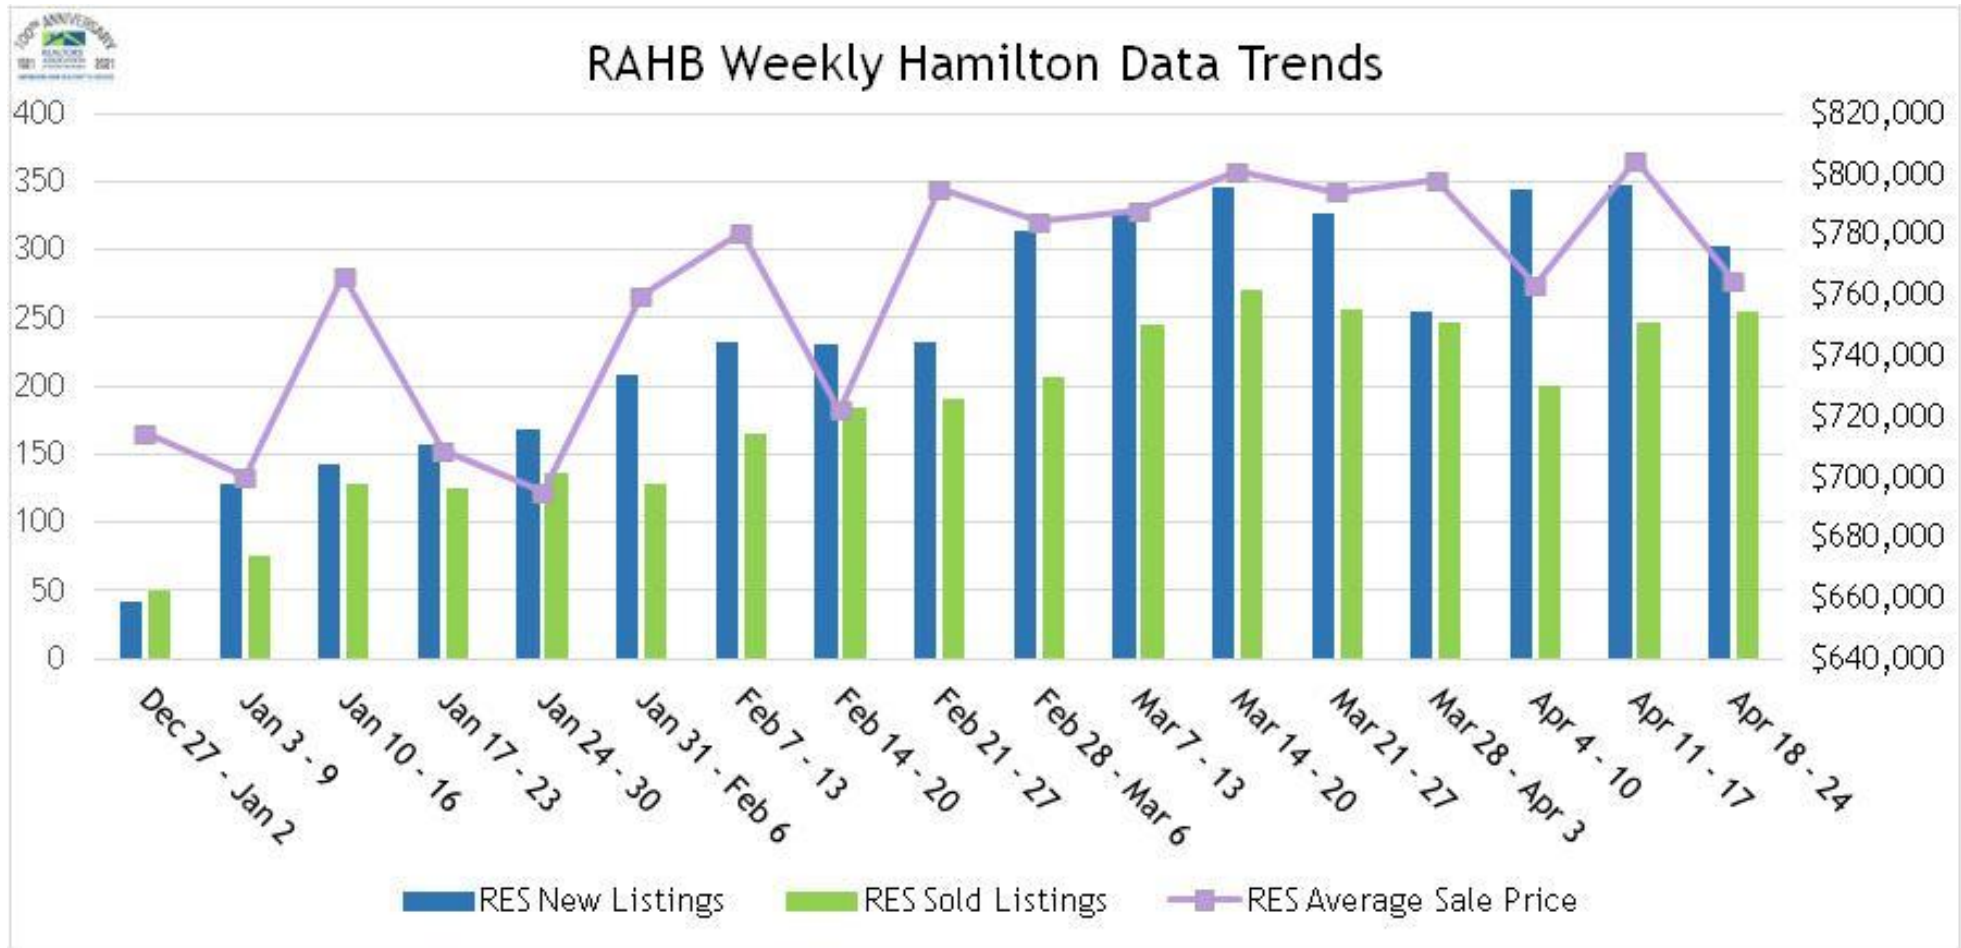

RAHB Weekly Trends in Hamilton

*Trends are calculated from data collected through RAHB's MLS®

RAHB Weekly Trends in Burlington

*Trends are calculated from data collected through RAHB's MLS®

RAHB Weekly Trends in Haldimand County

*Trends are calculated from data collected through RAHB's MLS®

RAHB Weekly Trends in Niagara North

*Trends are calculated from data collected through RAHB's MLS®

RAHB Weekly Trends in the Entire Market Area