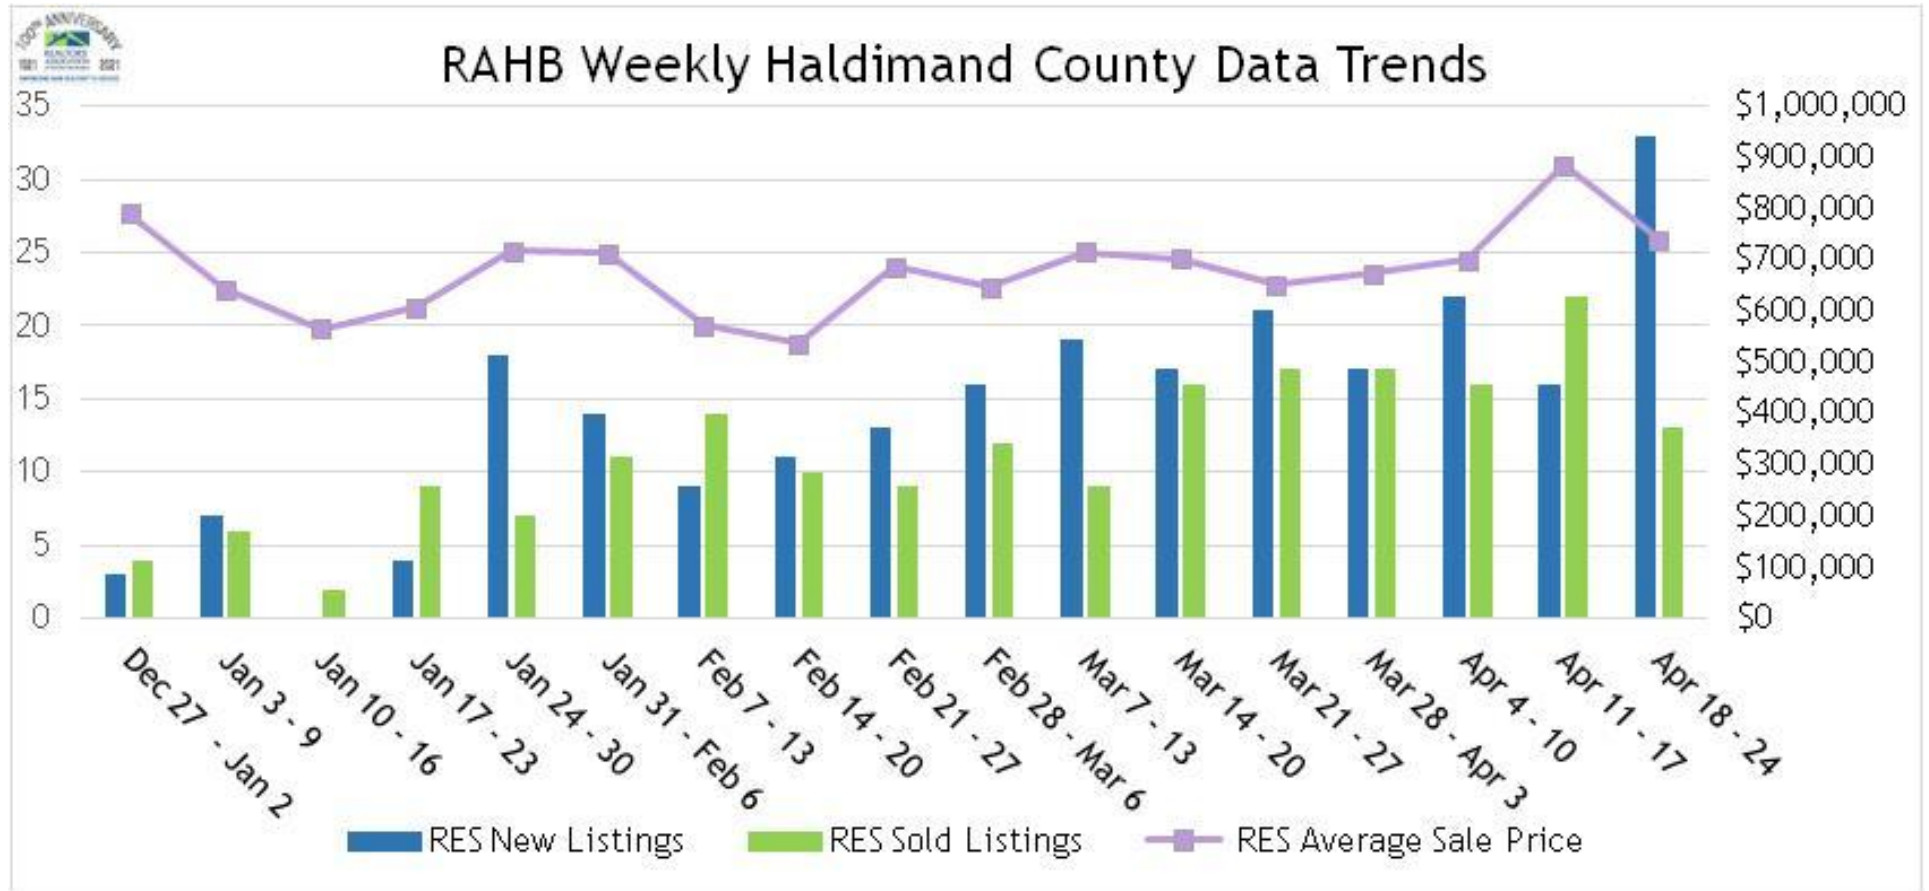

RAHB Weekly Trends in Hamilton

*Trends are calculated from data collected through RAHB's MLS®

RAHB Weekly Trends in Burlington

*Trends are calculated from data collected through RAHB's MLS®

RAHB Weekly Trends in Haldimand County

*Trends are calculated from data collected through RAHB's MLS®

RAHB Weekly Trends in Niagara North

*Trends are calculated from data collected through RAHB's MLS®

RAHB Weekly Trends in the Entire Market Area