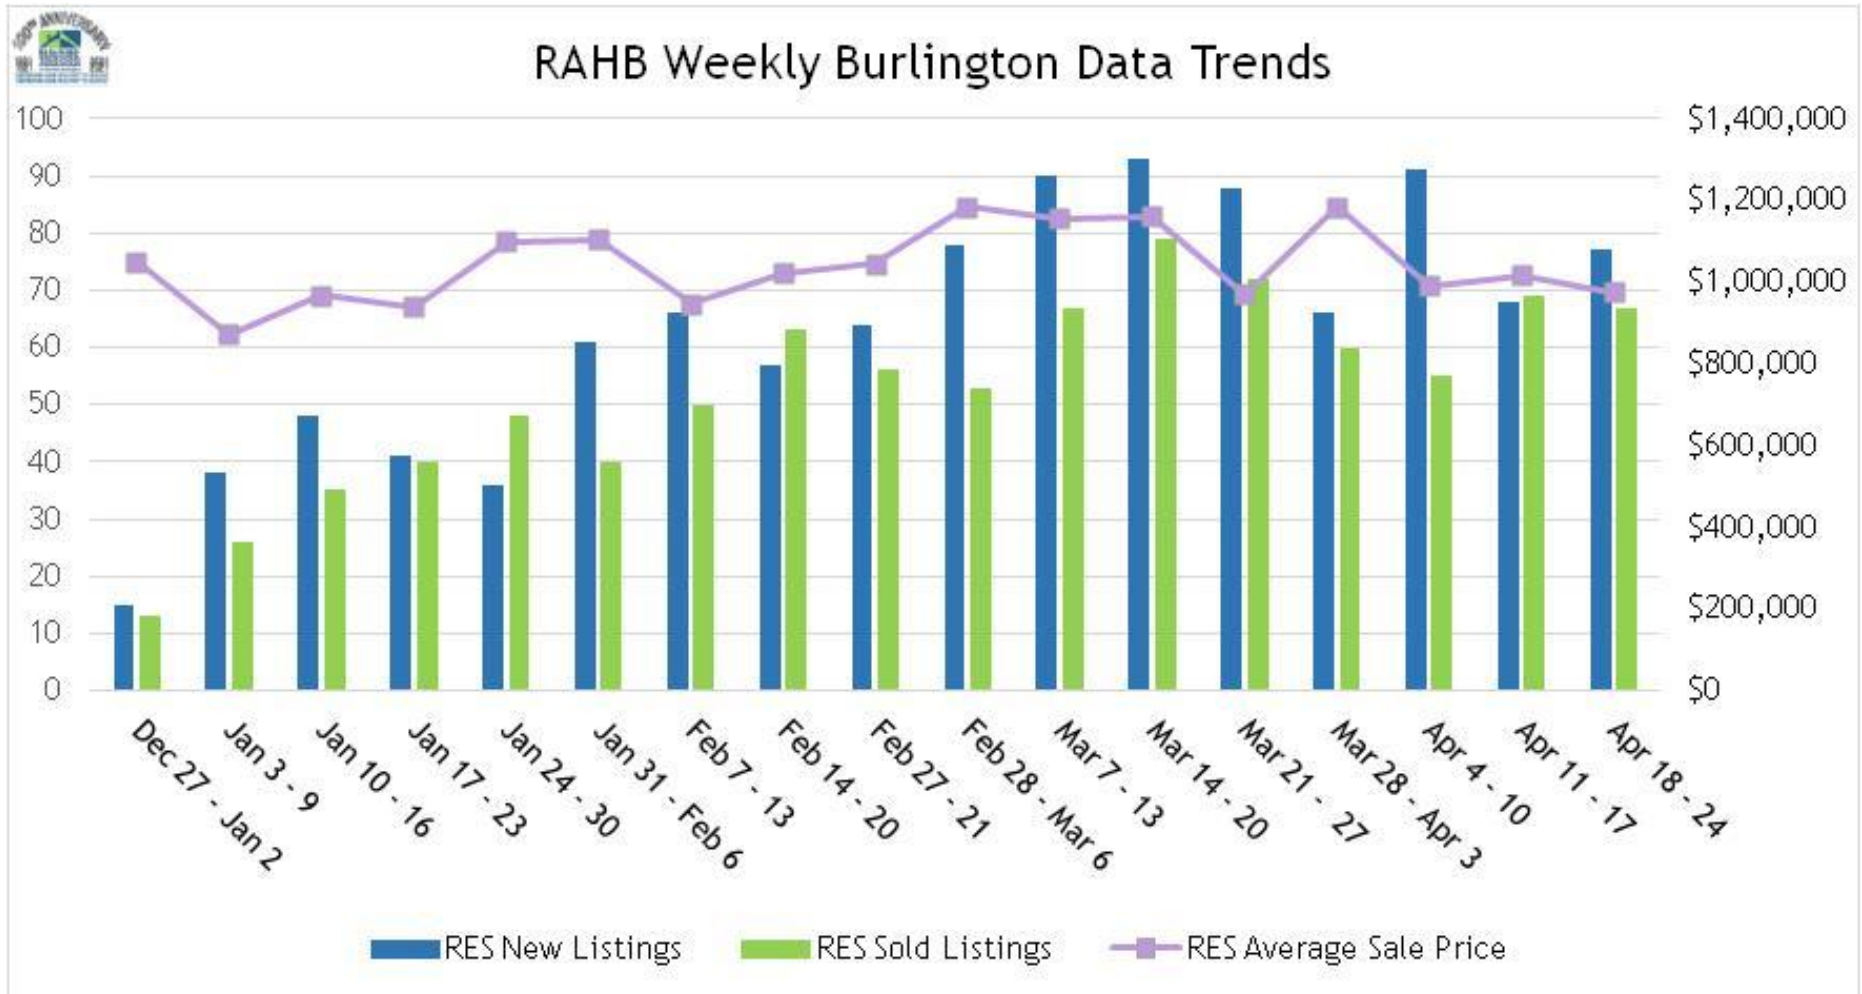

RAHB Weekly Trends in Hamilton

*Trends are calculated from data collected through RAHB's MLS®

RAHB Weekly Trends in Burlington

*Trends are calculated from data collected through RAHB's MLS®

RAHB Weekly Trends in Haldimand County

*Trends are calculated from data collected through RAHB's MLS®

RAHB Weekly Trends in Niagara North

*Trends are calculated from data collected through RAHB's MLS®

RAHB Weekly Trends in the Entire Market Area

*Trends are calculated from data collected through RAHB's MLS®