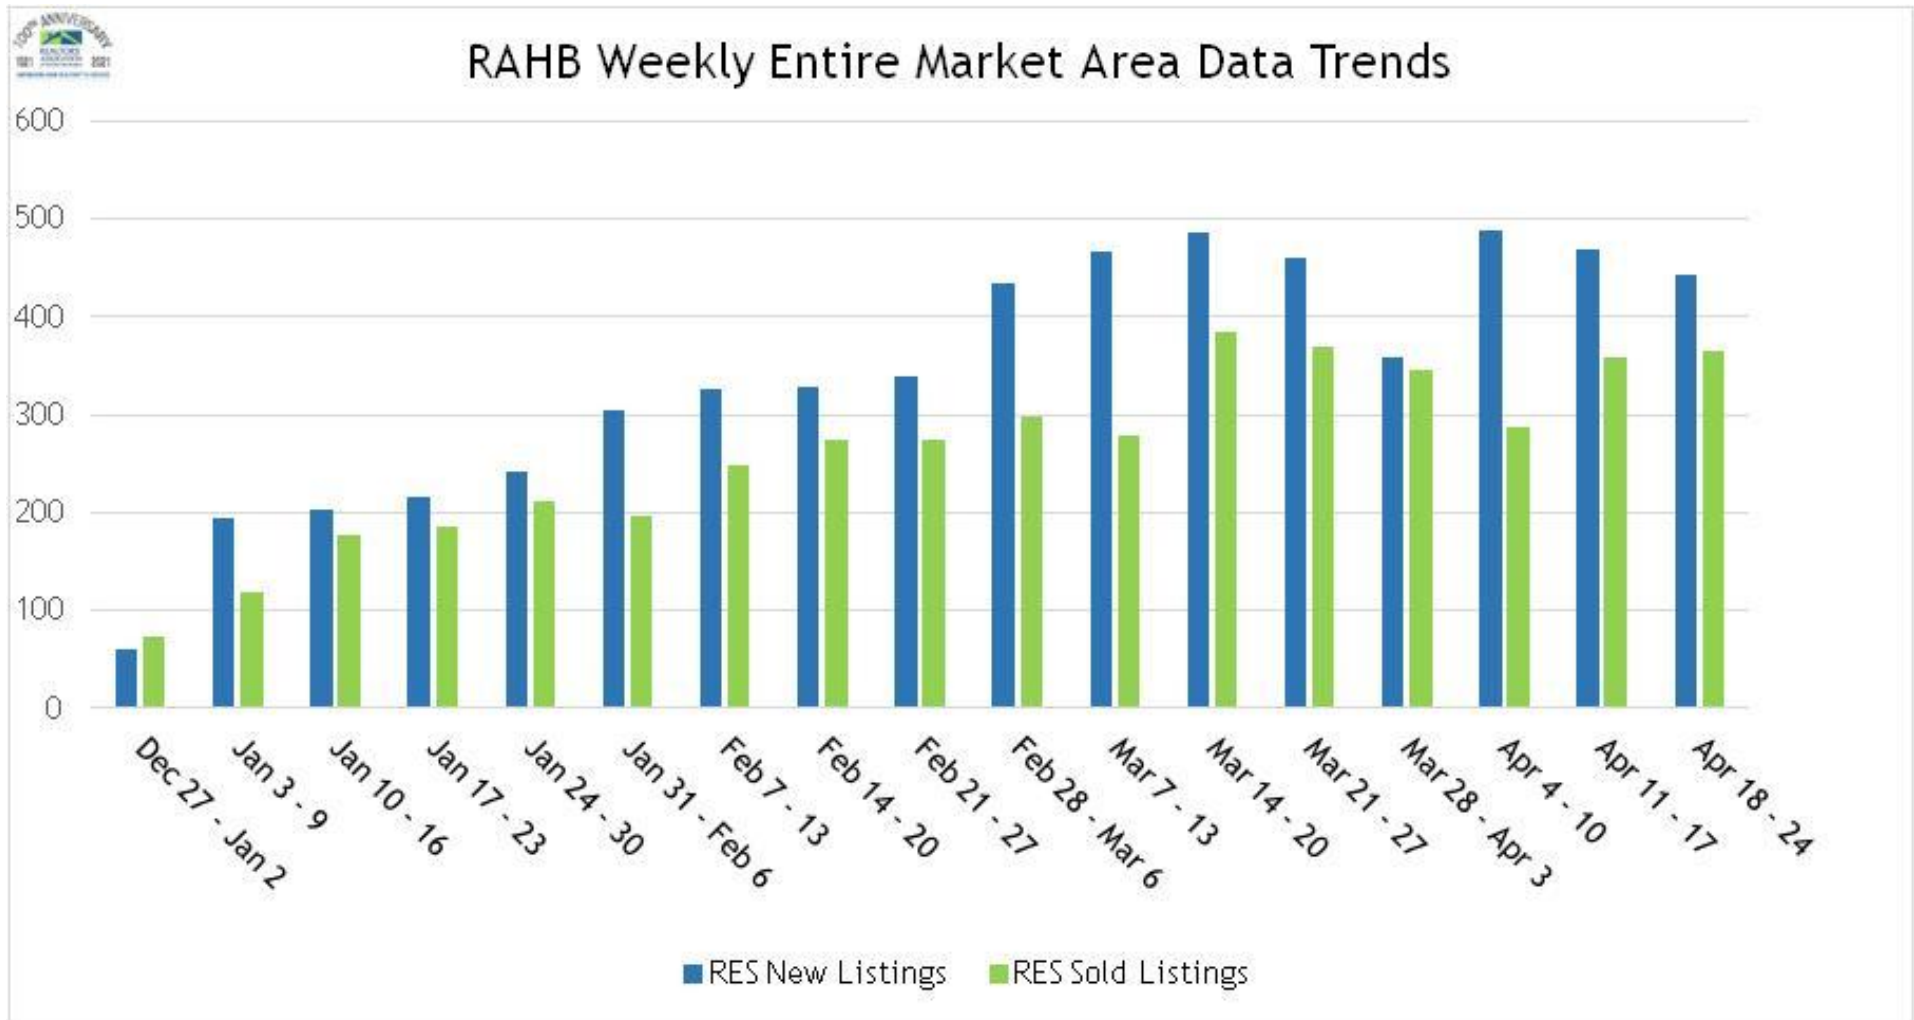

RAHB Weekly Trends in Hamilton

*Trends are calculated from data collected through RAHB's MLS®

RAHB Weekly Trends in Burlington

*Trends are calculated from data collected through RAHB's MLS®

RAHB Weekly Trends in Haldimand County

*Trends are calculated from data collected through RAHB's MLS®

RAHB Weekly Trends in Niagara North

*Trends are calculated from data collected through RAHB's MLS®

RAHB Weekly Trends in the Entire Market Area

*Trends are calculated from data collected through RAHB's MLS®