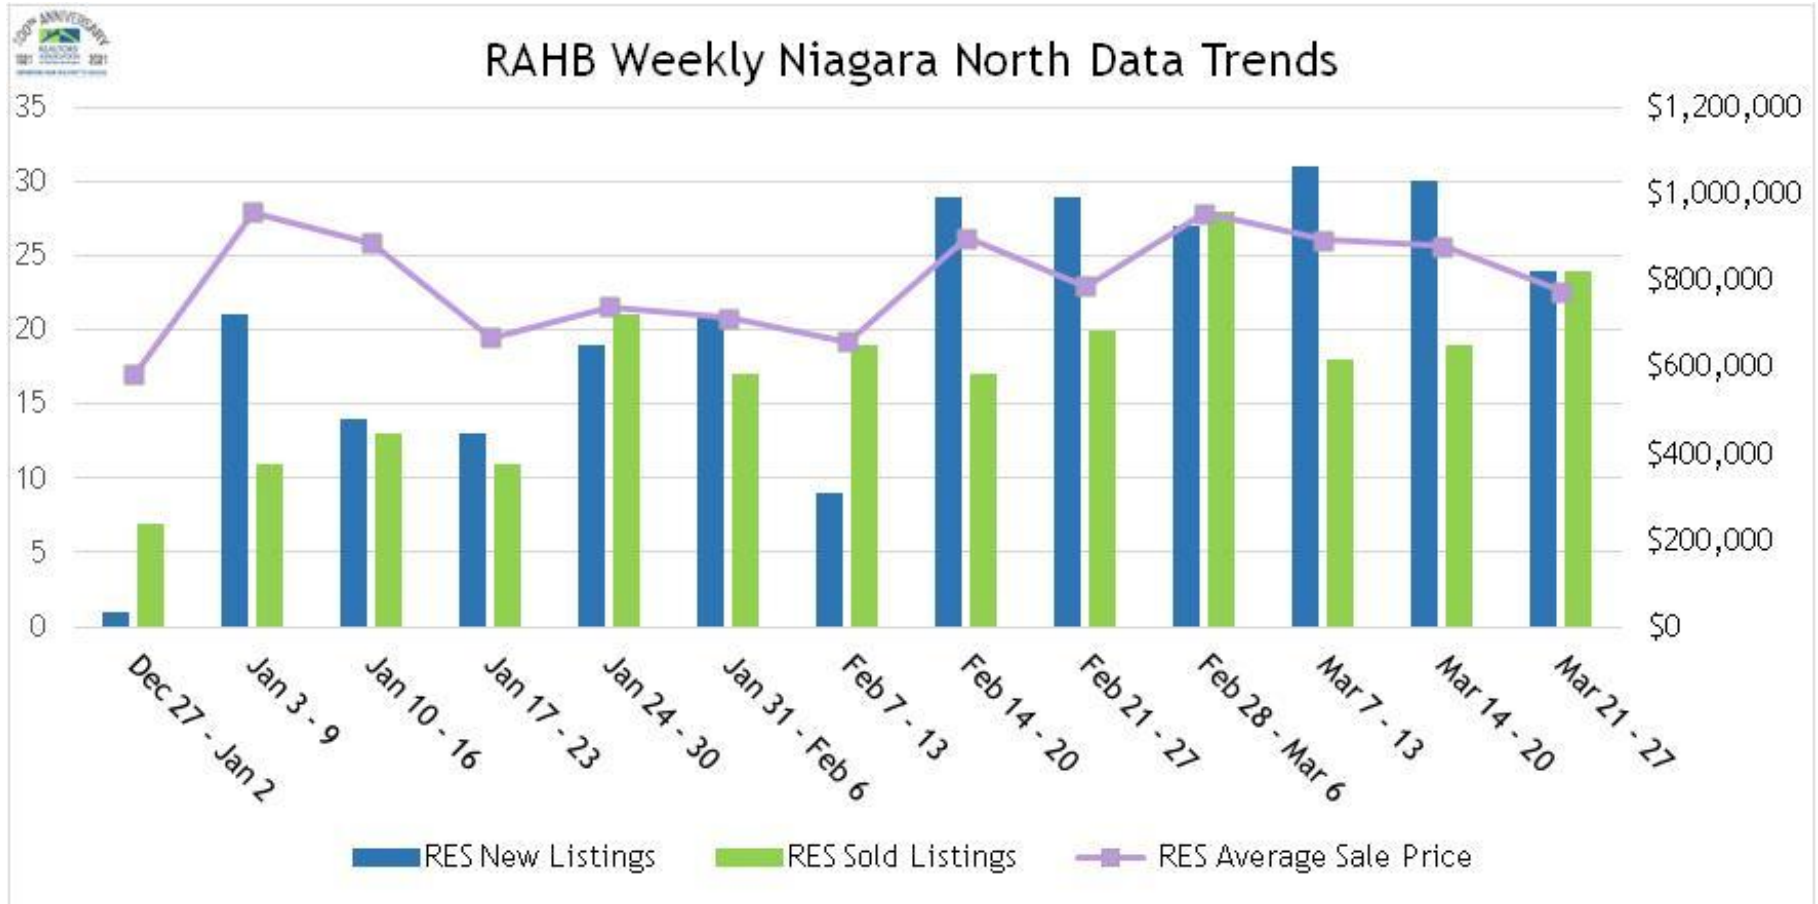

RAHB Weekly Trends in Hamilton

*Trends are calculated from data collected through RAHB's MLS®

RAHB Weekly Trends in Burlington

*Trends are calculated from data collected through RAHB's MLS®

RAHB Weekly Trends in Haldimand County

*Trends are calculated from data collected through RAHB's MLS®

RAHB Weekly Trends in Niagara North

*Trends are calculated from data collected through RAHB's MLS®

RAHB Weekly Trends in the Entire Market Area

*Trends are calculated from data collected through RAHB's MLS®