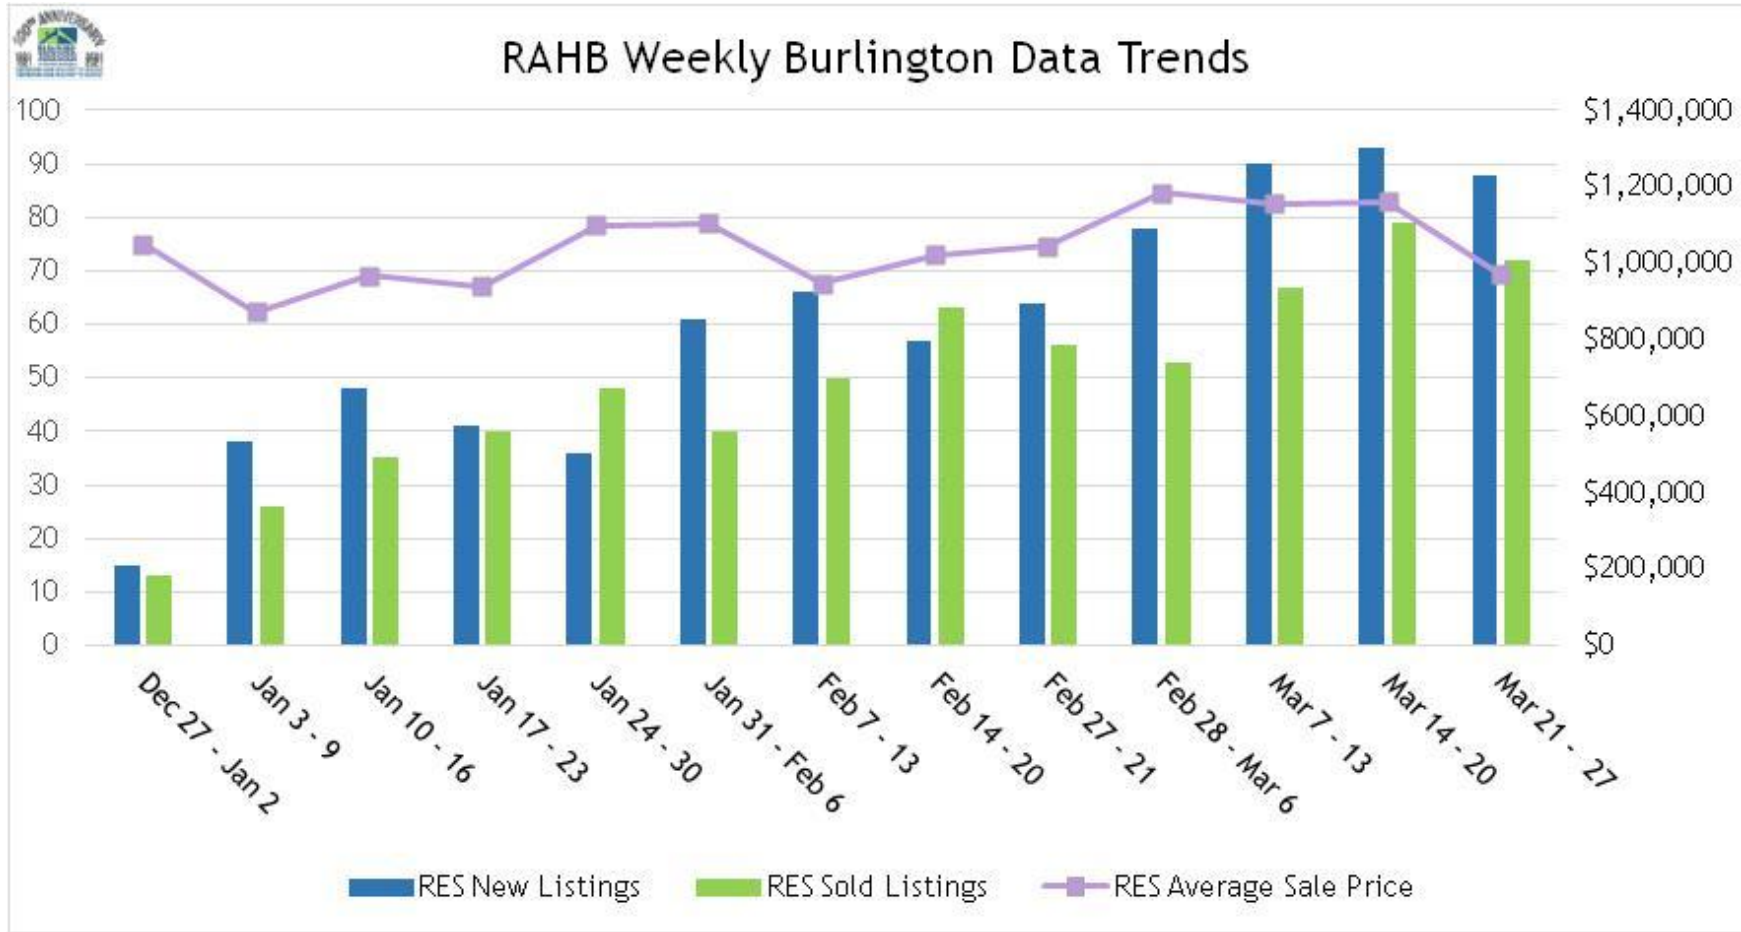

RAHB Weekly Trends in Hamilton

*Trends are calculated from data collected through RAHB's MLS®

RAHB Weekly Trends in Burlington

*Trends are calculated from data collected through RAHB's MLS®

RAHB Weekly Trends in Haldimand County

*Trends are calculated from data collected through RAHB's MLS®

RAHB Weekly Trends in Niagara North

*Trends are calculated from data collected through RAHB's MLS®

RAHB Weekly Trends in the Entire Market Area

*Trends are calculated from data collected through RAHB's MLS®