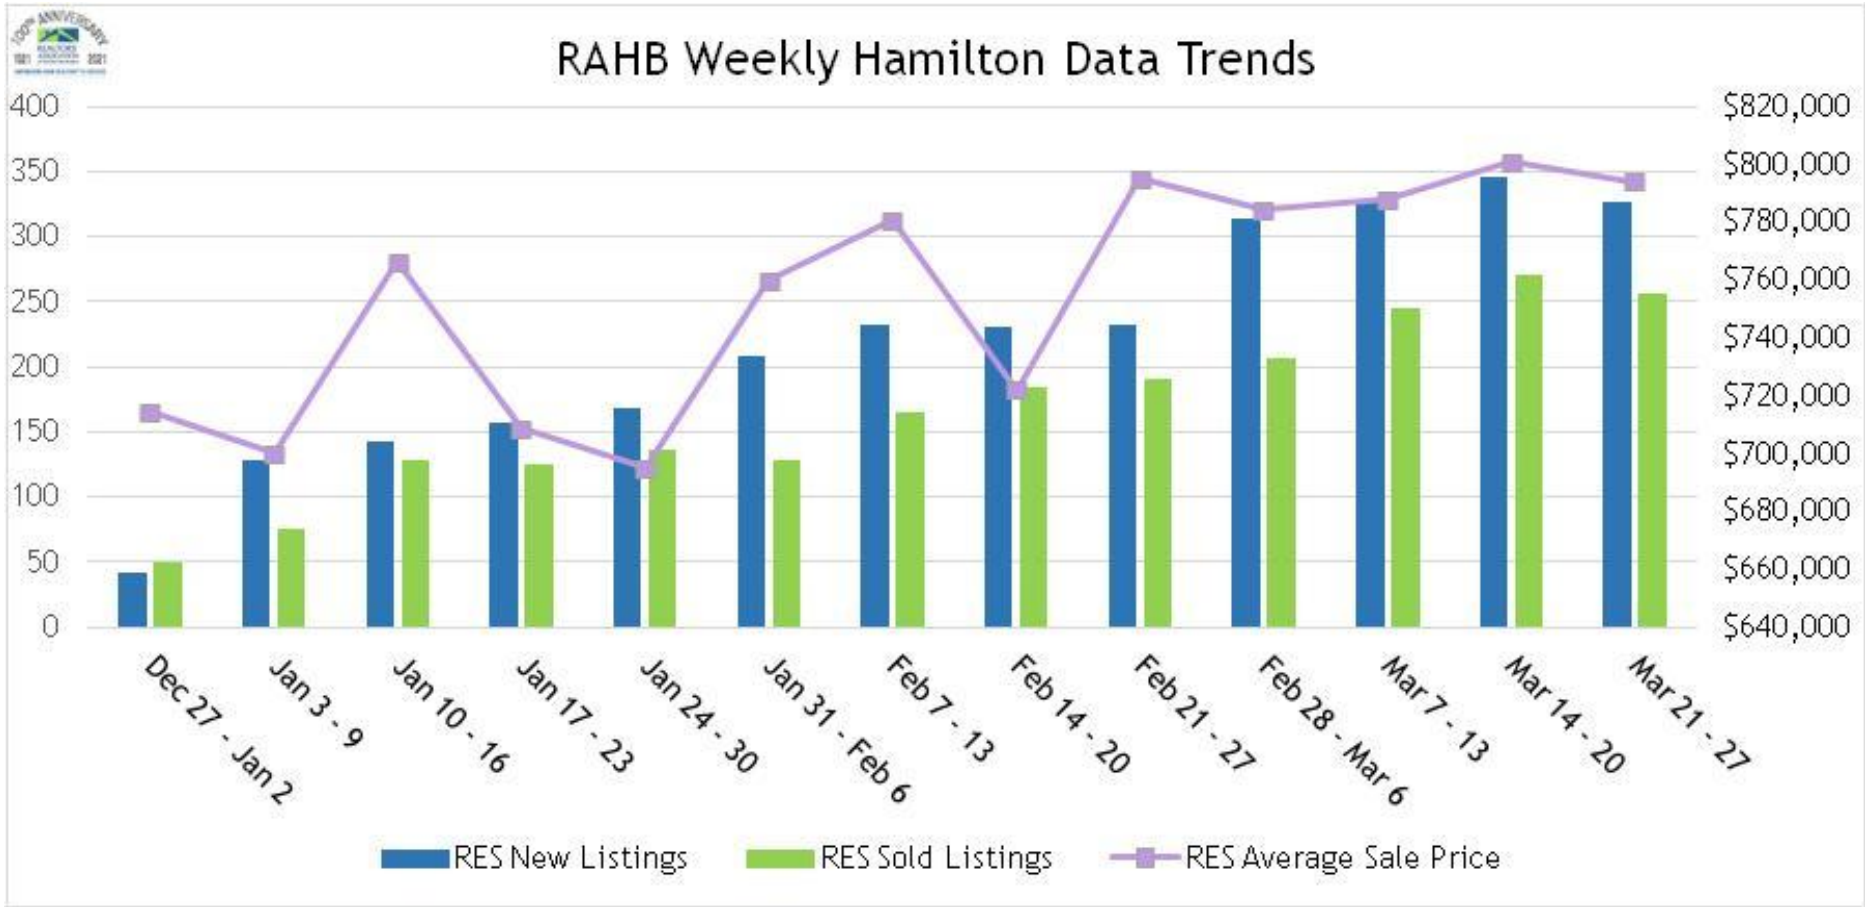

RAHB Weekly Trends in Hamilton

*Trends are calculated from data collected through RAHB's MLS®

RAHB Weekly Trends in Burlington

*Trends are calculated from data collected through RAHB's MLS®

RAHB Weekly Trends in Haldimand County

*Trends are calculated from data collected through RAHB's MLS®

RAHB Weekly Trends in Niagara North

*Trends are calculated from data collected through RAHB's MLS®

RAHB Weekly Trends in the Entire Market Area