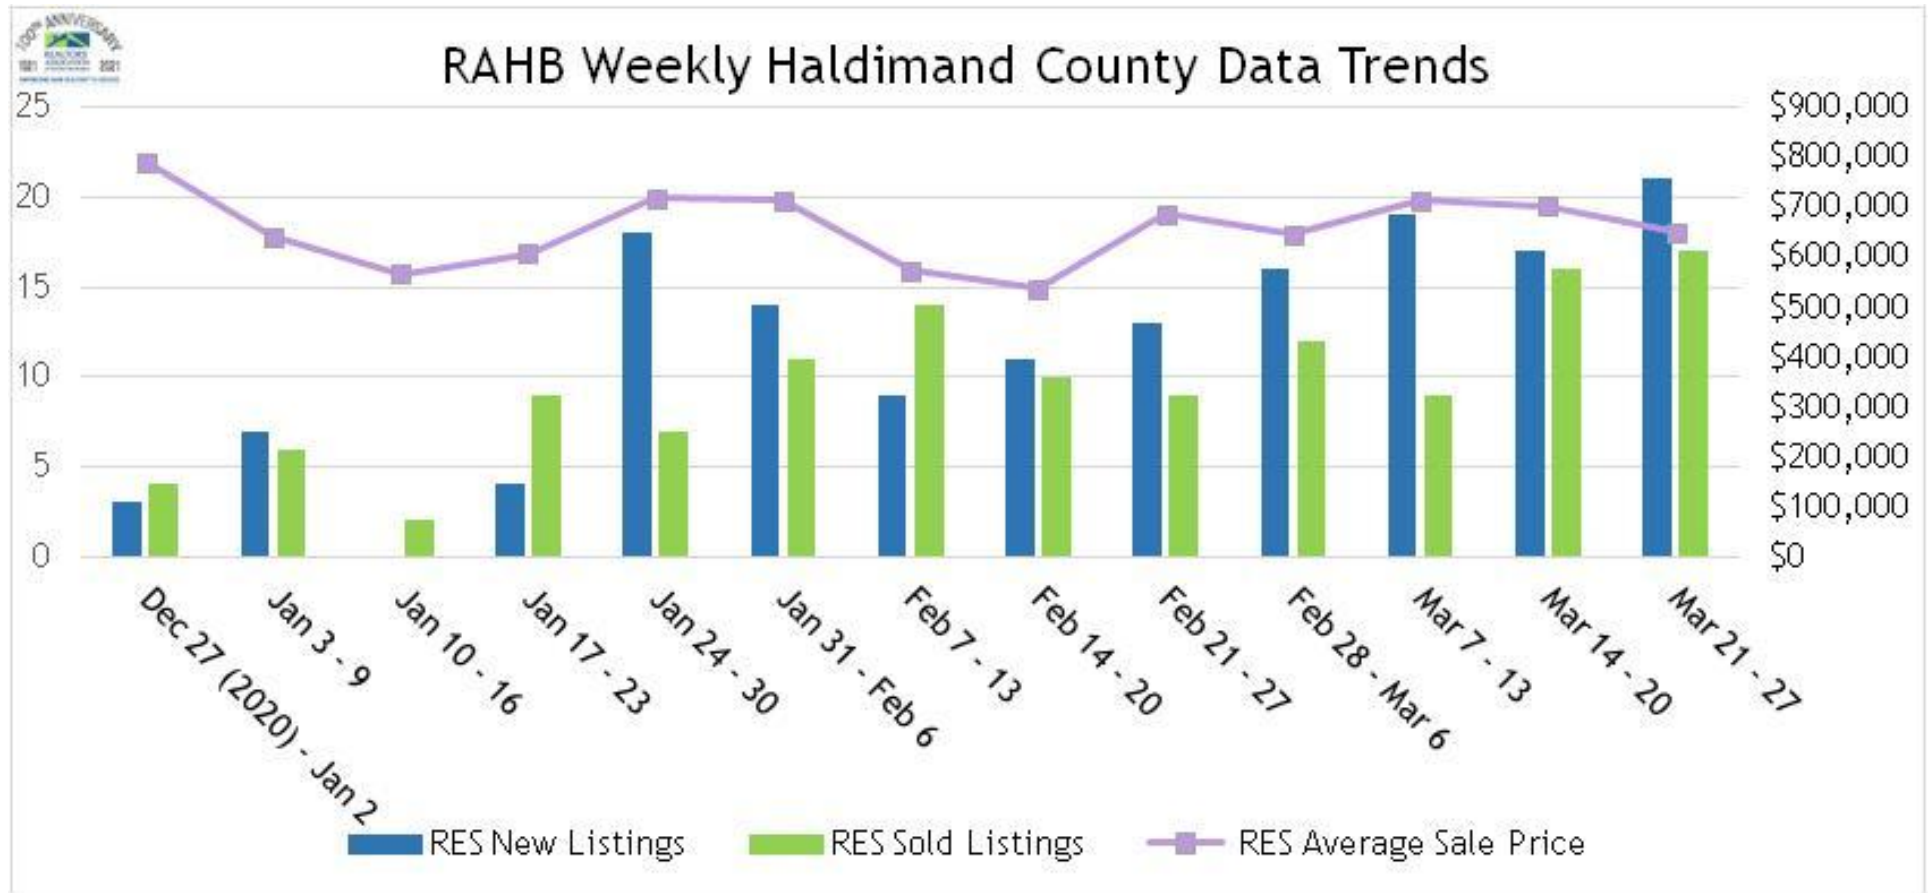

RAHB Weekly Trends in Hamilton

*Trends are calculated from data collected through RAHB's MLS®

RAHB Weekly Trends in Burlington

*Trends are calculated from data collected through RAHB's MLS®

RAHB Weekly Trends in Haldimand County

*Trends are calculated from data collected through RAHB's MLS®

RAHB Weekly Trends in Niagara North

*Trends are calculated from data collected through RAHB's MLS®

RAHB Weekly Trends in the Entire Market Area

*Trends are calculated from data collected through RAHB's MLS®