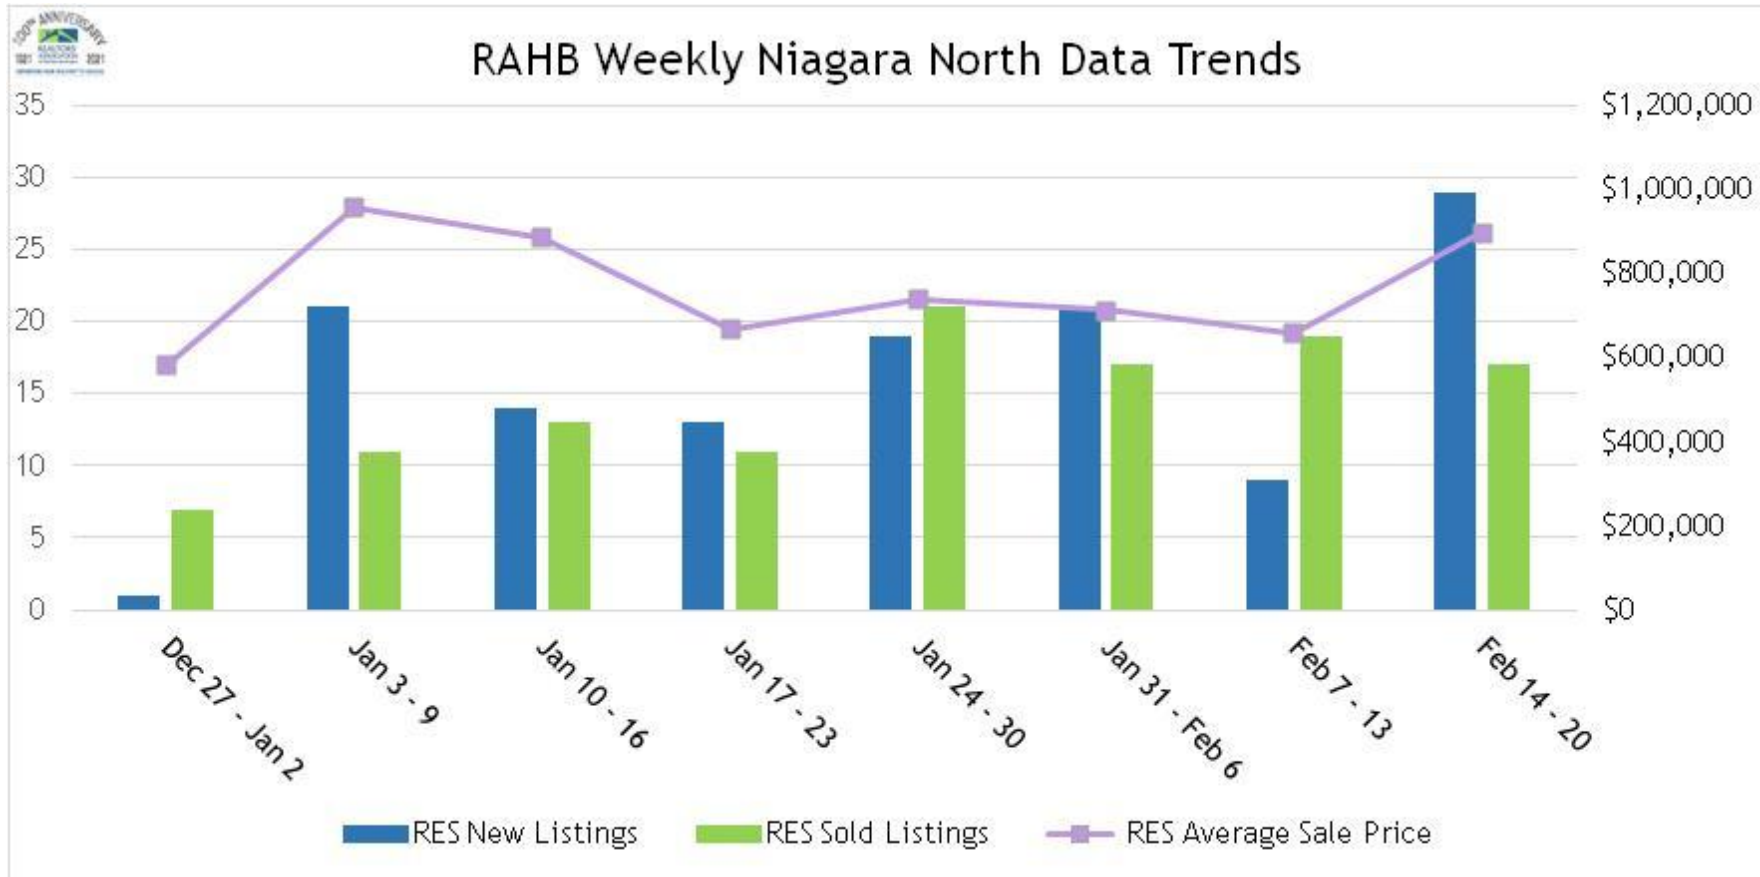

RAHB Weekly Trends in Hamilton

*Trends are calculated from data collected through RAHB's MLS®

RAHB Weekly Trends in Burlington

*Trends are calculated from data collected through RAHB's MLS®

RAHB Weekly Trends in Haldimand County

*Trends are calculated from data collected through RAHB's MLS®

RAHB Weekly Trends in Niagara North

*Trends are calculated from data collected through RAHB's MLS®

RAHB Weekly Trends in the Entire Market Area

*Trends are calculated from data collected through RAHB's MLS®