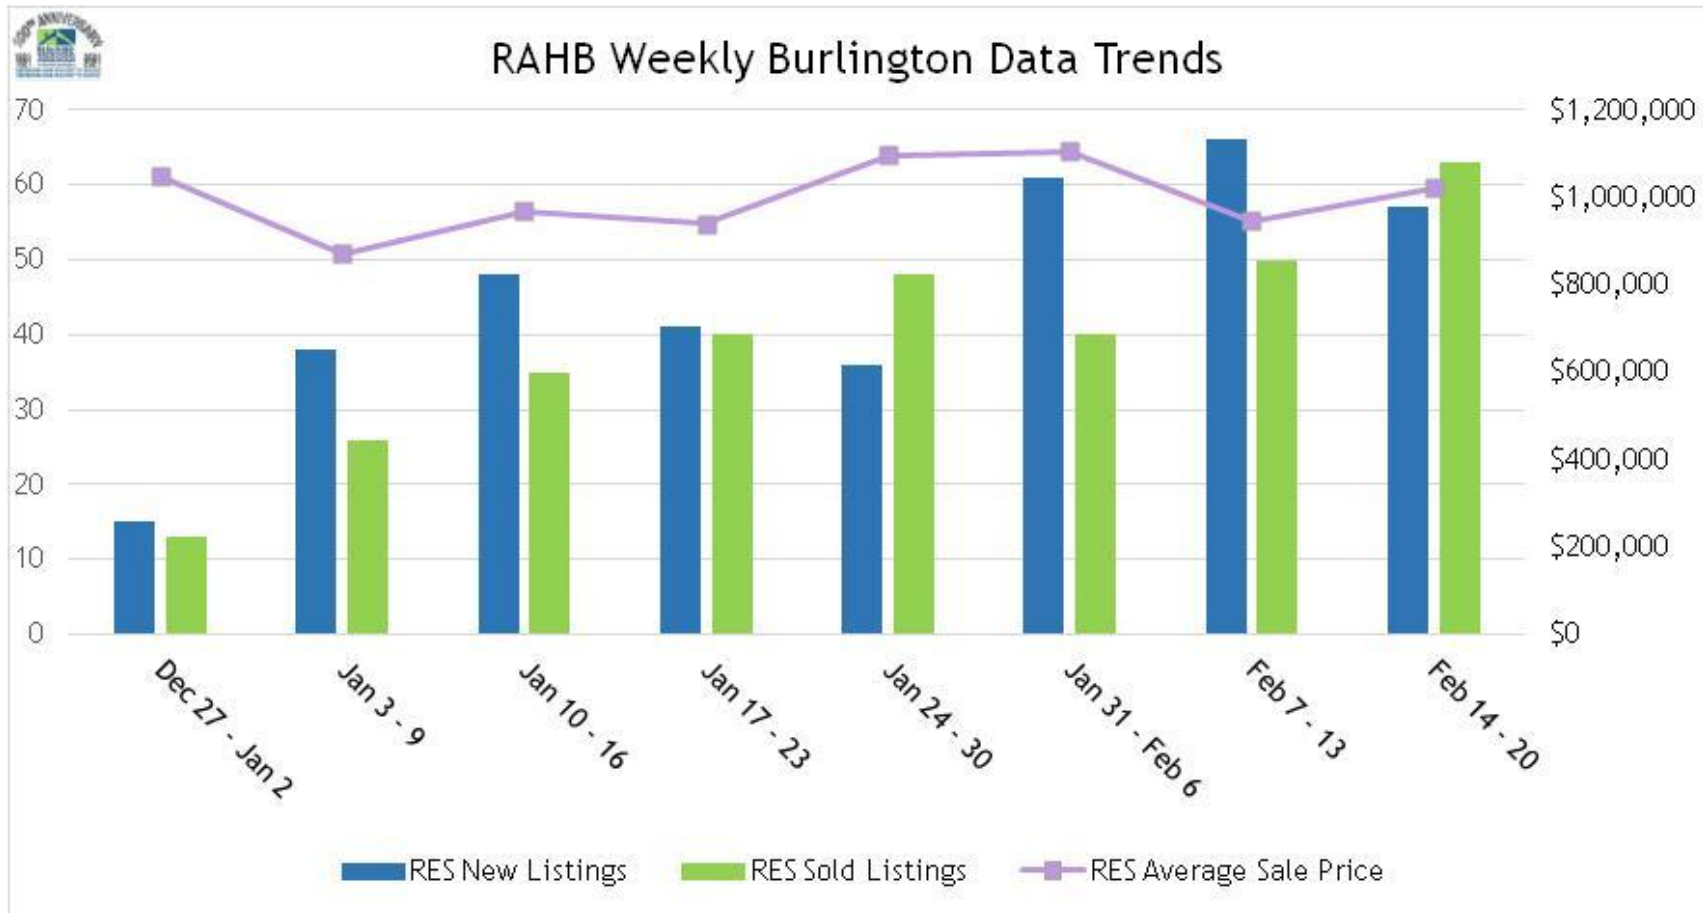

RAHB Weekly Trends in Hamilton

*Trends are calculated from data collected through RAHB's MLS®

RAHB Weekly Trends in Burlington

*Trends are calculated from data collected through RAHB's MLS®

RAHB Weekly Trends in Haldimand County

*Trends are calculated from data collected through RAHB's MLS®

RAHB Weekly Trends in Niagara North

*Trends are calculated from data collected through RAHB's MLS®

RAHB Weekly Trends in the Entire Market Area

*Trends are calculated from data collected through RAHB's MLS®