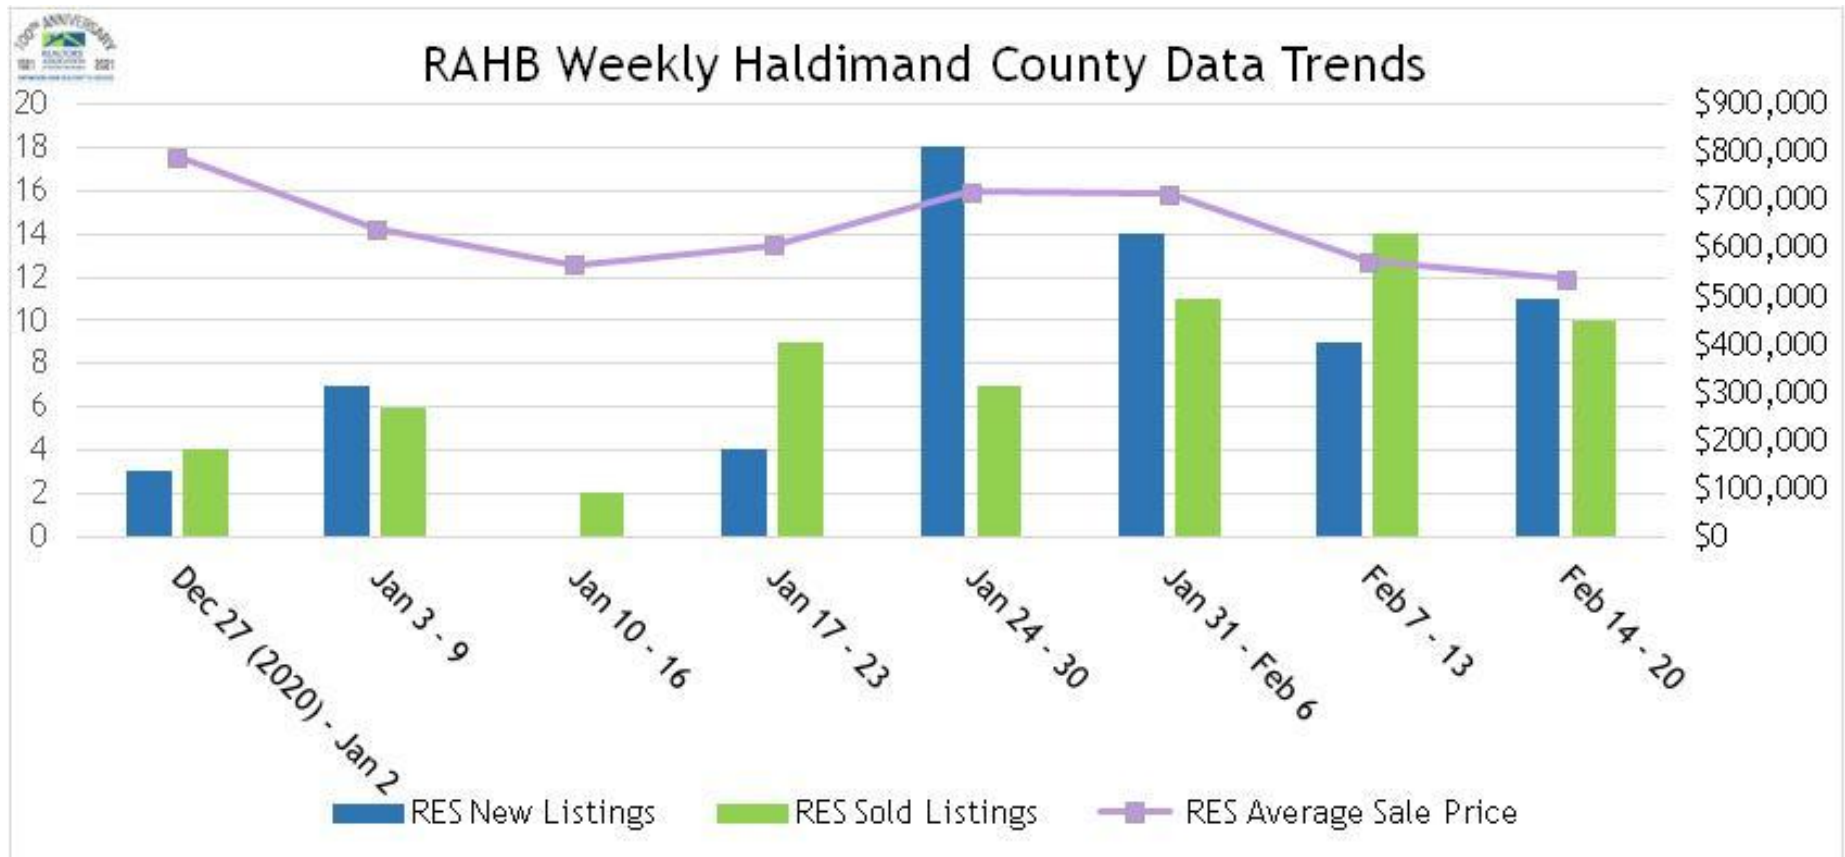

RAHB Weekly Trends in Hamilton

*Trends are calculated from data collected through RAHB's MLS®

RAHB Weekly Trends in Burlington

*Trends are calculated from data collected through RAHB's MLS®

RAHB Weekly Trends in Haldimand County

*Trends are calculated from data collected through RAHB's MLS®

RAHB Weekly Trends in Niagara North

*Trends are calculated from data collected through RAHB's MLS®

RAHB Weekly Trends in the Entire Market Area

*Trends are calculated from data collected through RAHB's MLS®