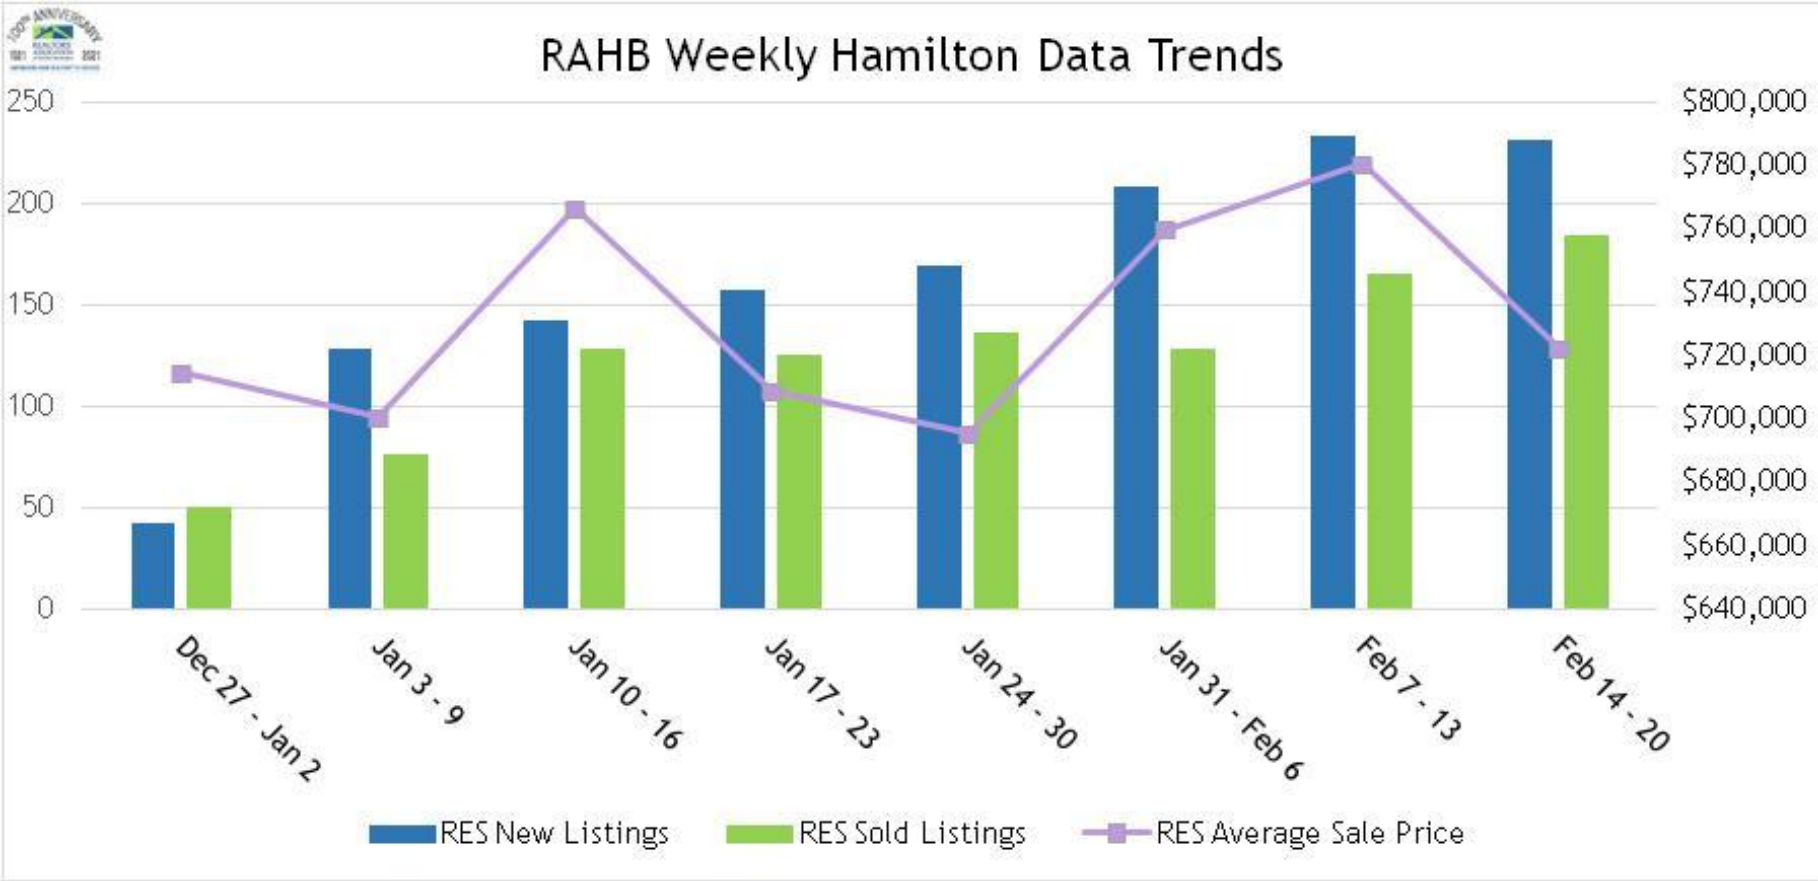

RAHB Weekly Trends in Hamilton

*Trends are calculated from data collected through RAHB's MLS®

RAHB Weekly Trends in Burlington

*Trends are calculated from data collected through RAHB's MLS®

RAHB Weekly Trends in Haldimand County

*Trends are calculated from data collected through RAHB's MLS®

RAHB Weekly Trends in Niagara North

*Trends are calculated from data collected through RAHB's MLS®

RAHB Weekly Trends in the Entire Market Area