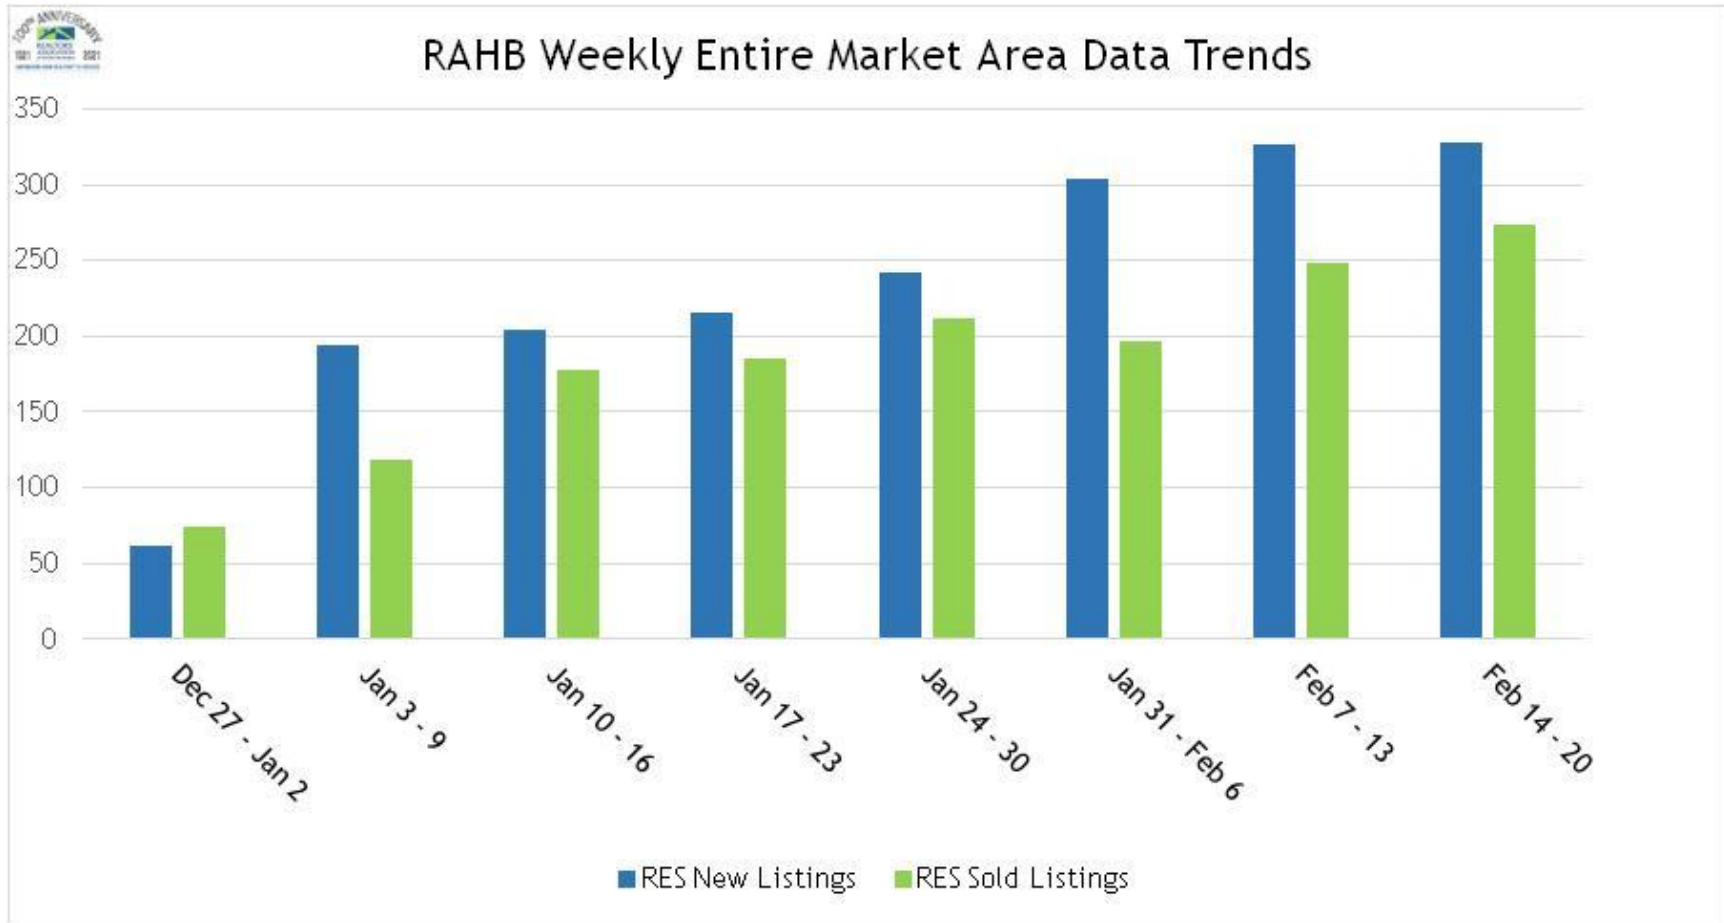

RAHB Weekly Trends in Hamilton

*Trends are calculated from data collected through RAHB's MLS®

RAHB Weekly Trends in Burlington

*Trends are calculated from data collected through RAHB's MLS®

RAHB Weekly Trends in Haldimand County

*Trends are calculated from data collected through RAHB's MLS®

RAHB Weekly Trends in Niagara North

*Trends are calculated from data collected through RAHB's MLS®

RAHB Weekly Trends in the Entire Market Area

*Trends are calculated from data collected through RAHB's MLS®