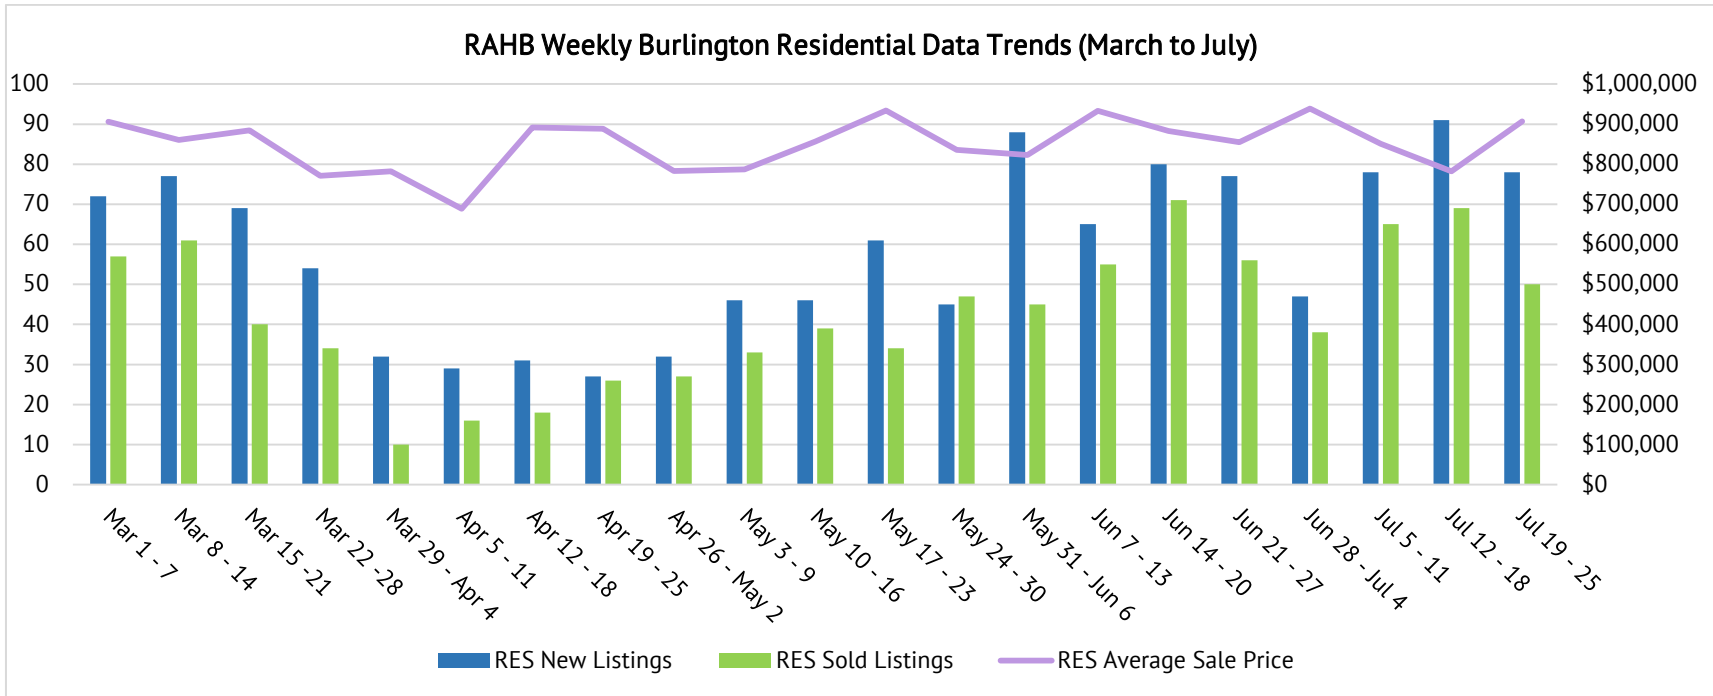

RAHB Weekly Trends During COVID-19 Hamilton

*Trends are calculated from data collected through RAHB's MLS®

RAHB Weekly Trends During COVID-19 Burlington

RAHB Weekly Trends During COVID-19 Haldimand

RAHB Weekly Trends During COVID-19 Niagara North