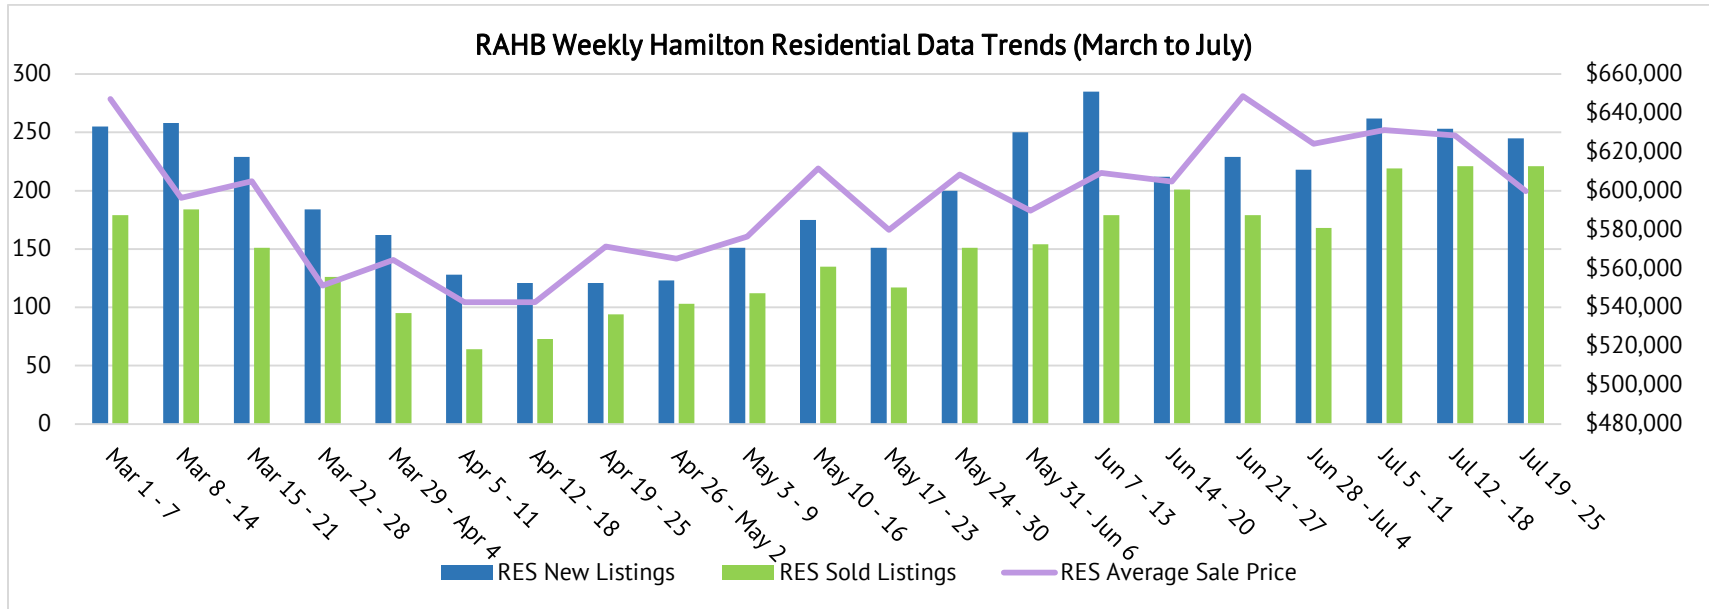

RAHB Weekly Trends During COVID-19 Hamilton

*Trends are calculated from data collected through RAHB's MLS®

RAHB Weekly Trends During COVID-19 Burlington

RAHB Weekly Trends During COVID-19 Haldimand

RAHB Weekly Trends During COVID-19 Niagara North