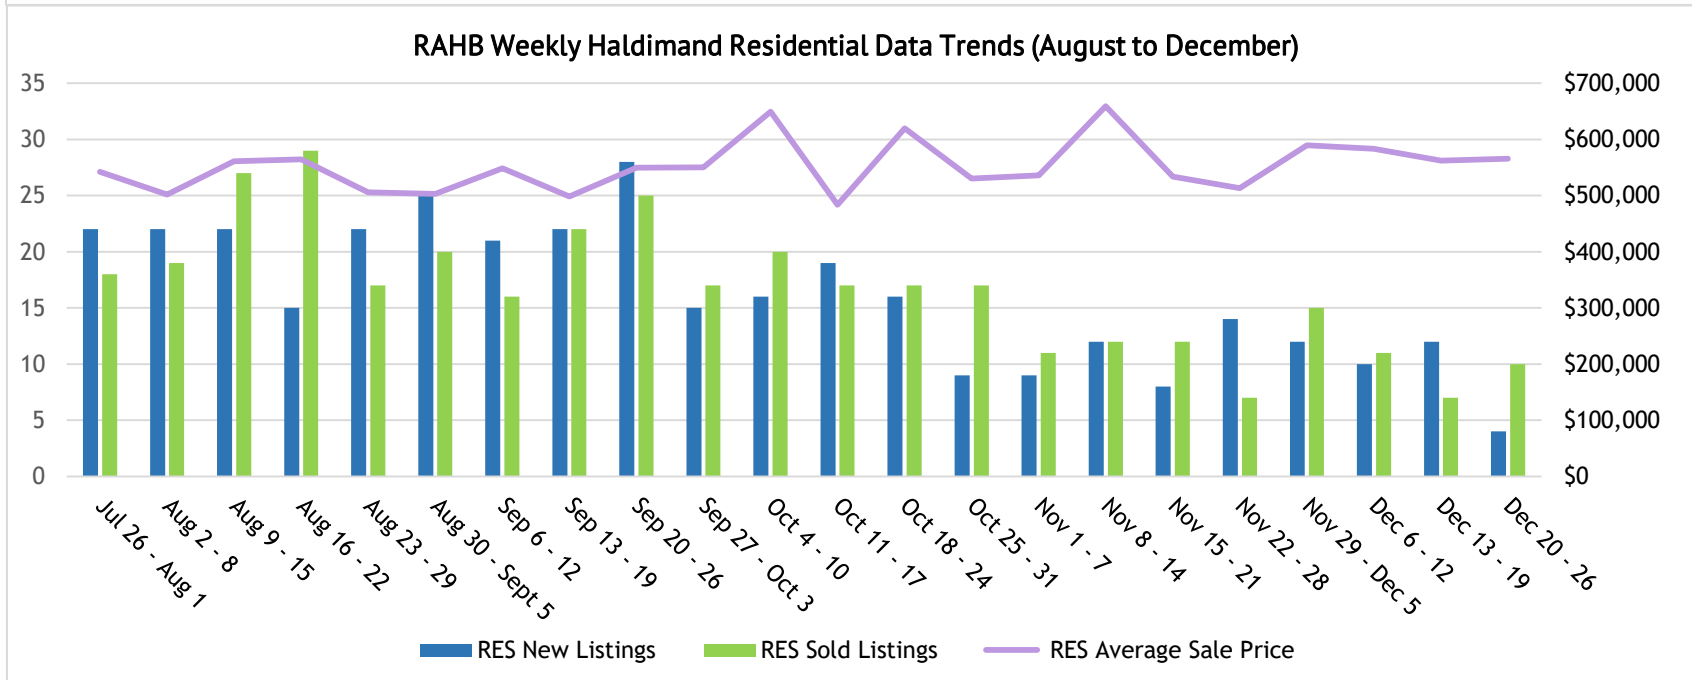

RAHB Weekly Trends During COVID-19 Hamilton

*Trends are calculated from data collected through RAHB's MLS®

RAHB Weekly Trends During COVID-19 Burlington

RAHB Weekly Trends During COVID-19 Haldimand

RAHB Weekly Trends During COVID-19 Niagara North