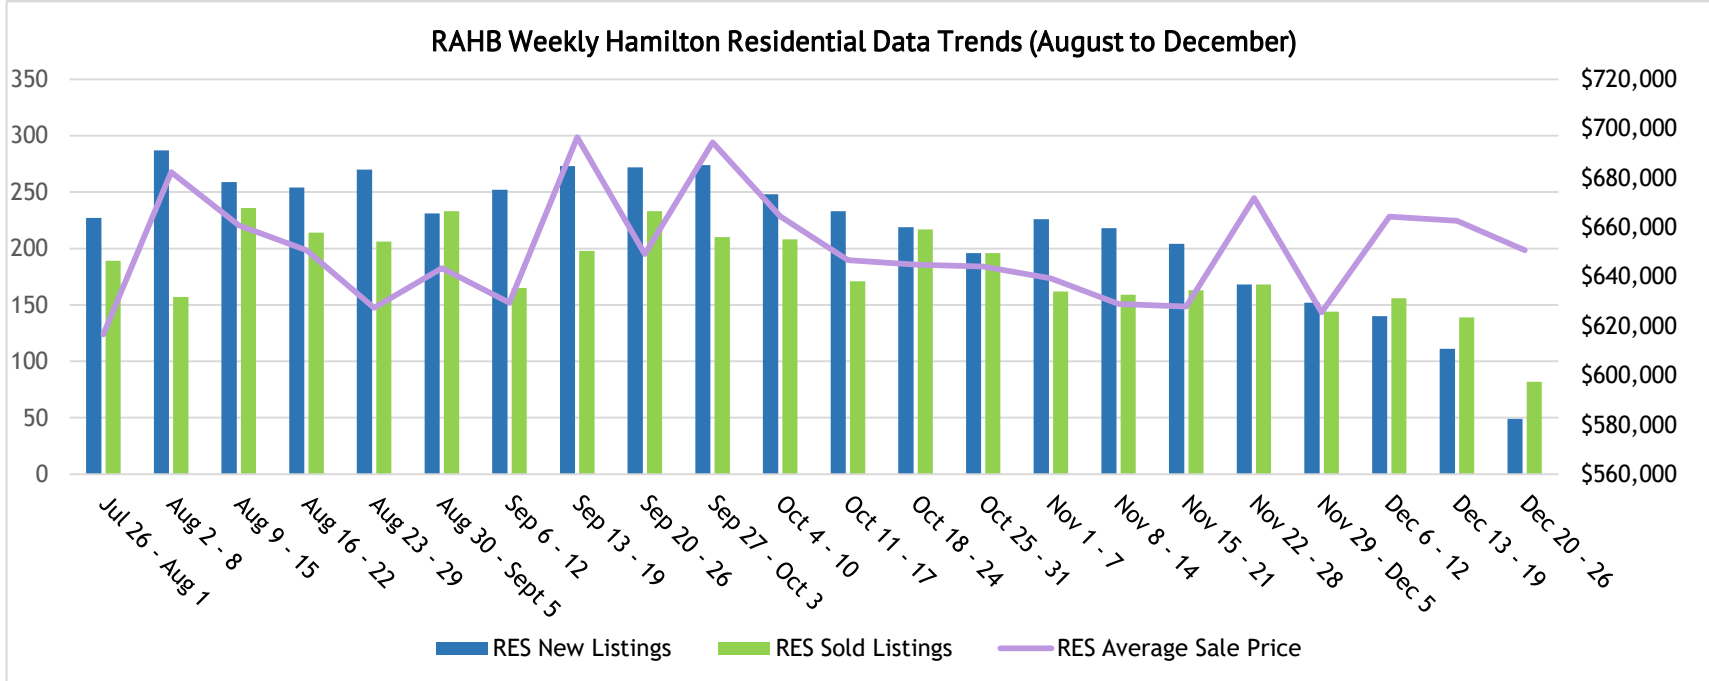

RAHB Weekly Trends During COVID-19 Hamilton

*Trends are calculated from data collected through RAHB's MLS®

RAHB Weekly Trends During COVID-19 Burlington

RAHB Weekly Trends During COVID-19 Haldimand

RAHB Weekly Trends During COVID-19 Niagara North