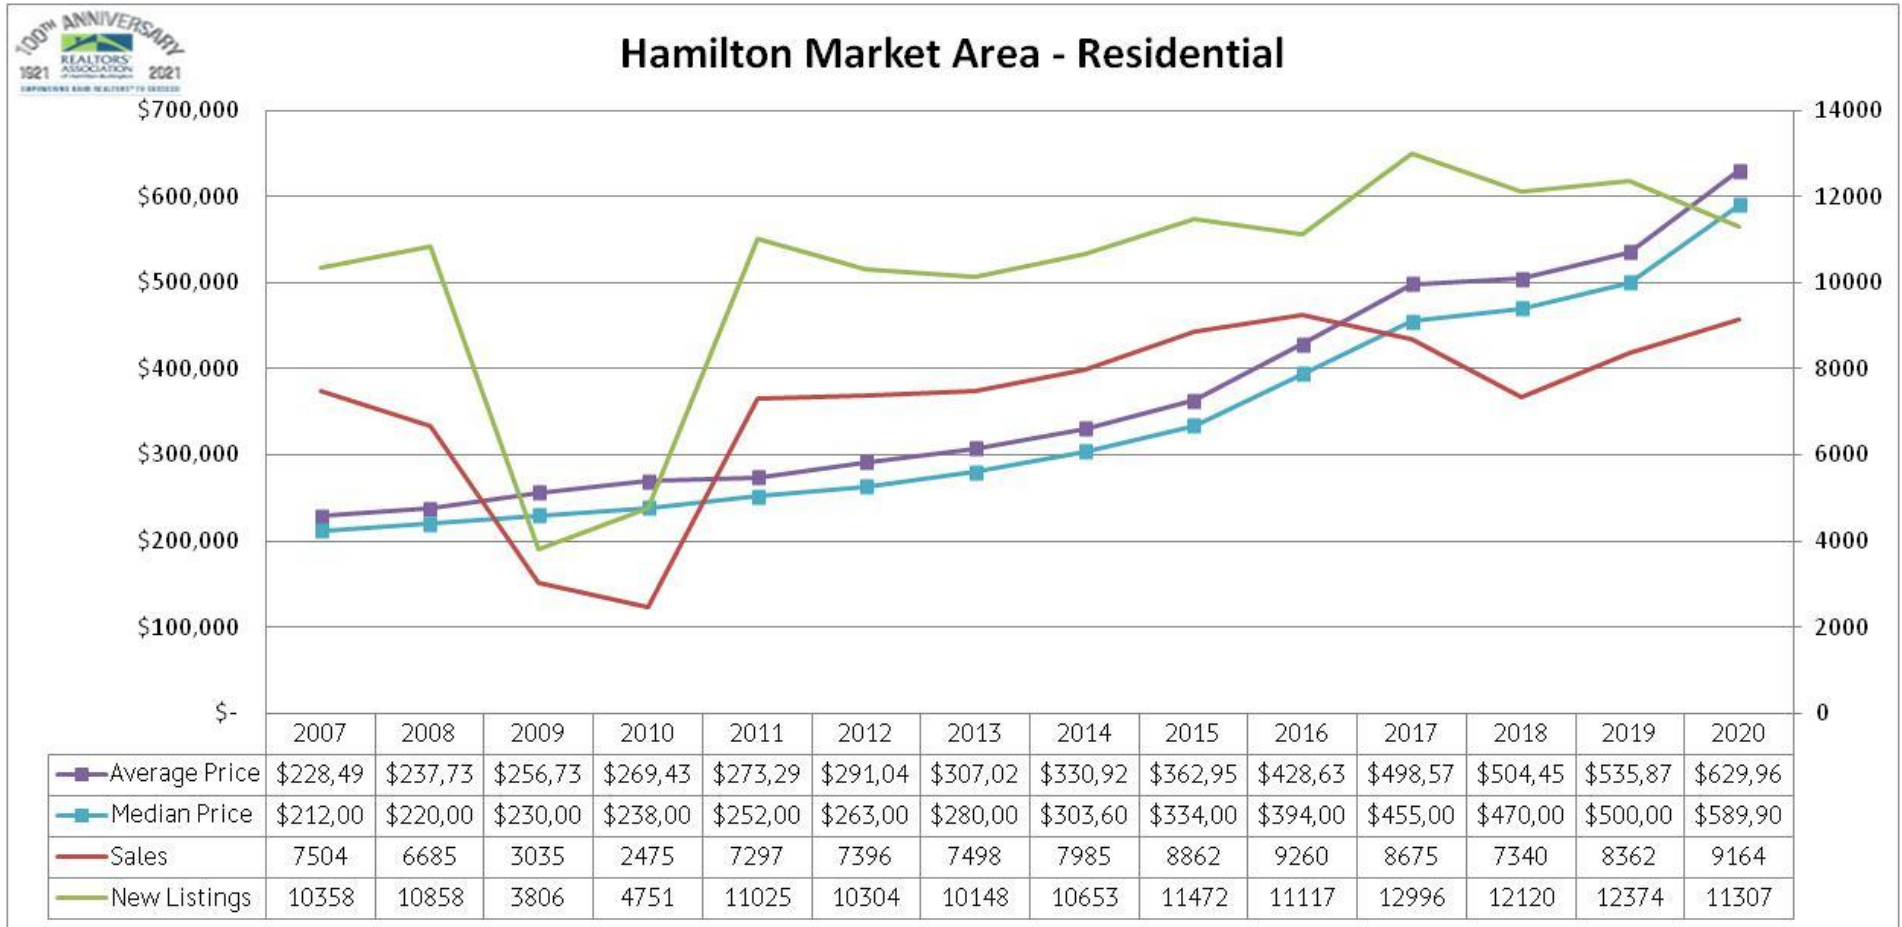

RAHB Residential Market Activity*

Entire RAHB Market Area 2007 – 2020 Residential

*Data from RAHB MLS® and CREA

RAHB Residential Market Activity*

Hamilton Market Area 2007 – 2020 Residential

*Data from RAHB MLS® and CREA

RAHB Residential Market Activity*

Burlington Market Area 2007 – 2020 Residential

*Data from RAHB MLS® and CREA

RAHB Residential Market Activity*

Haldimand County Market Area 2007 – 2020 Residential

*Data from RAHB MLS® and CREA