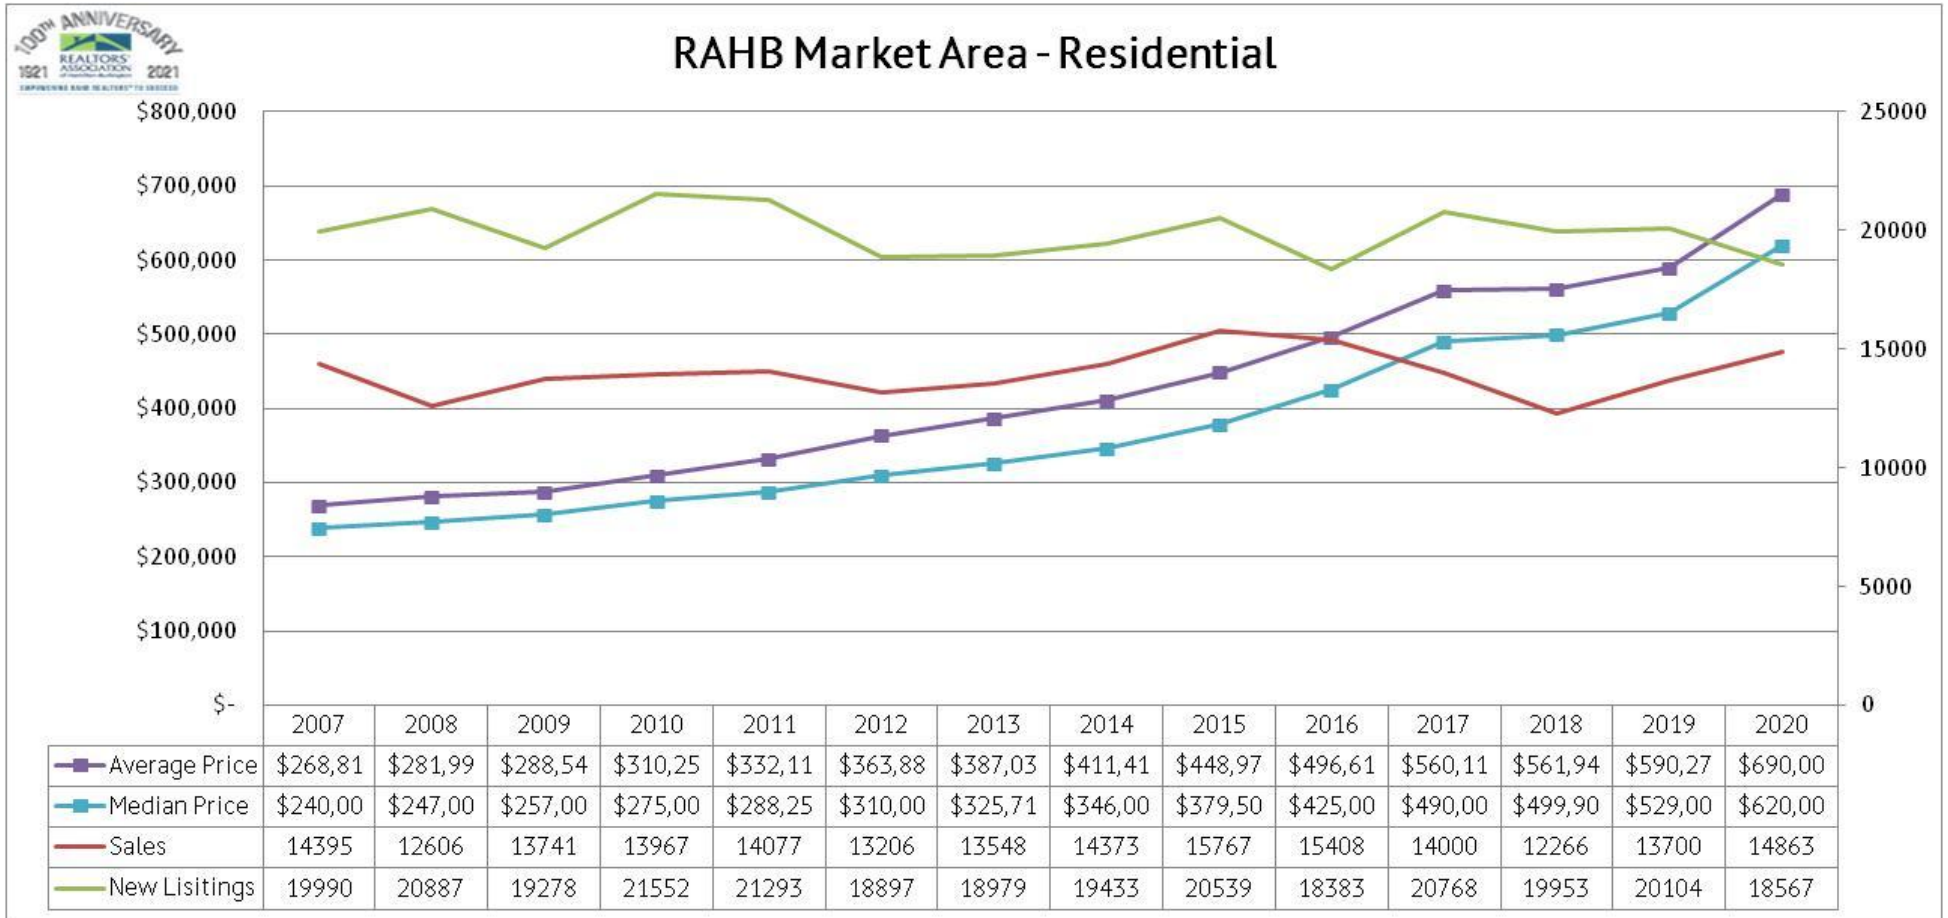

RAHB Residential Market Activity*

Entire RAHB Market Area 2007 – 2020 Residential

*Data from RAHB MLS® and CREA

RAHB Residential Market Activity*

Hamilton Market Area 2007 – 2020 Residential

*Data from RAHB MLS® and CREA

RAHB Residential Market Activity*

Burlington Market Area 2007 – 2020 Residential

*Data from RAHB MLS® and CREA

RAHB Residential Market Activity*

Haldimand County Market Area 2007 – 2020 Residential

*Data from RAHB MLS® and CREA